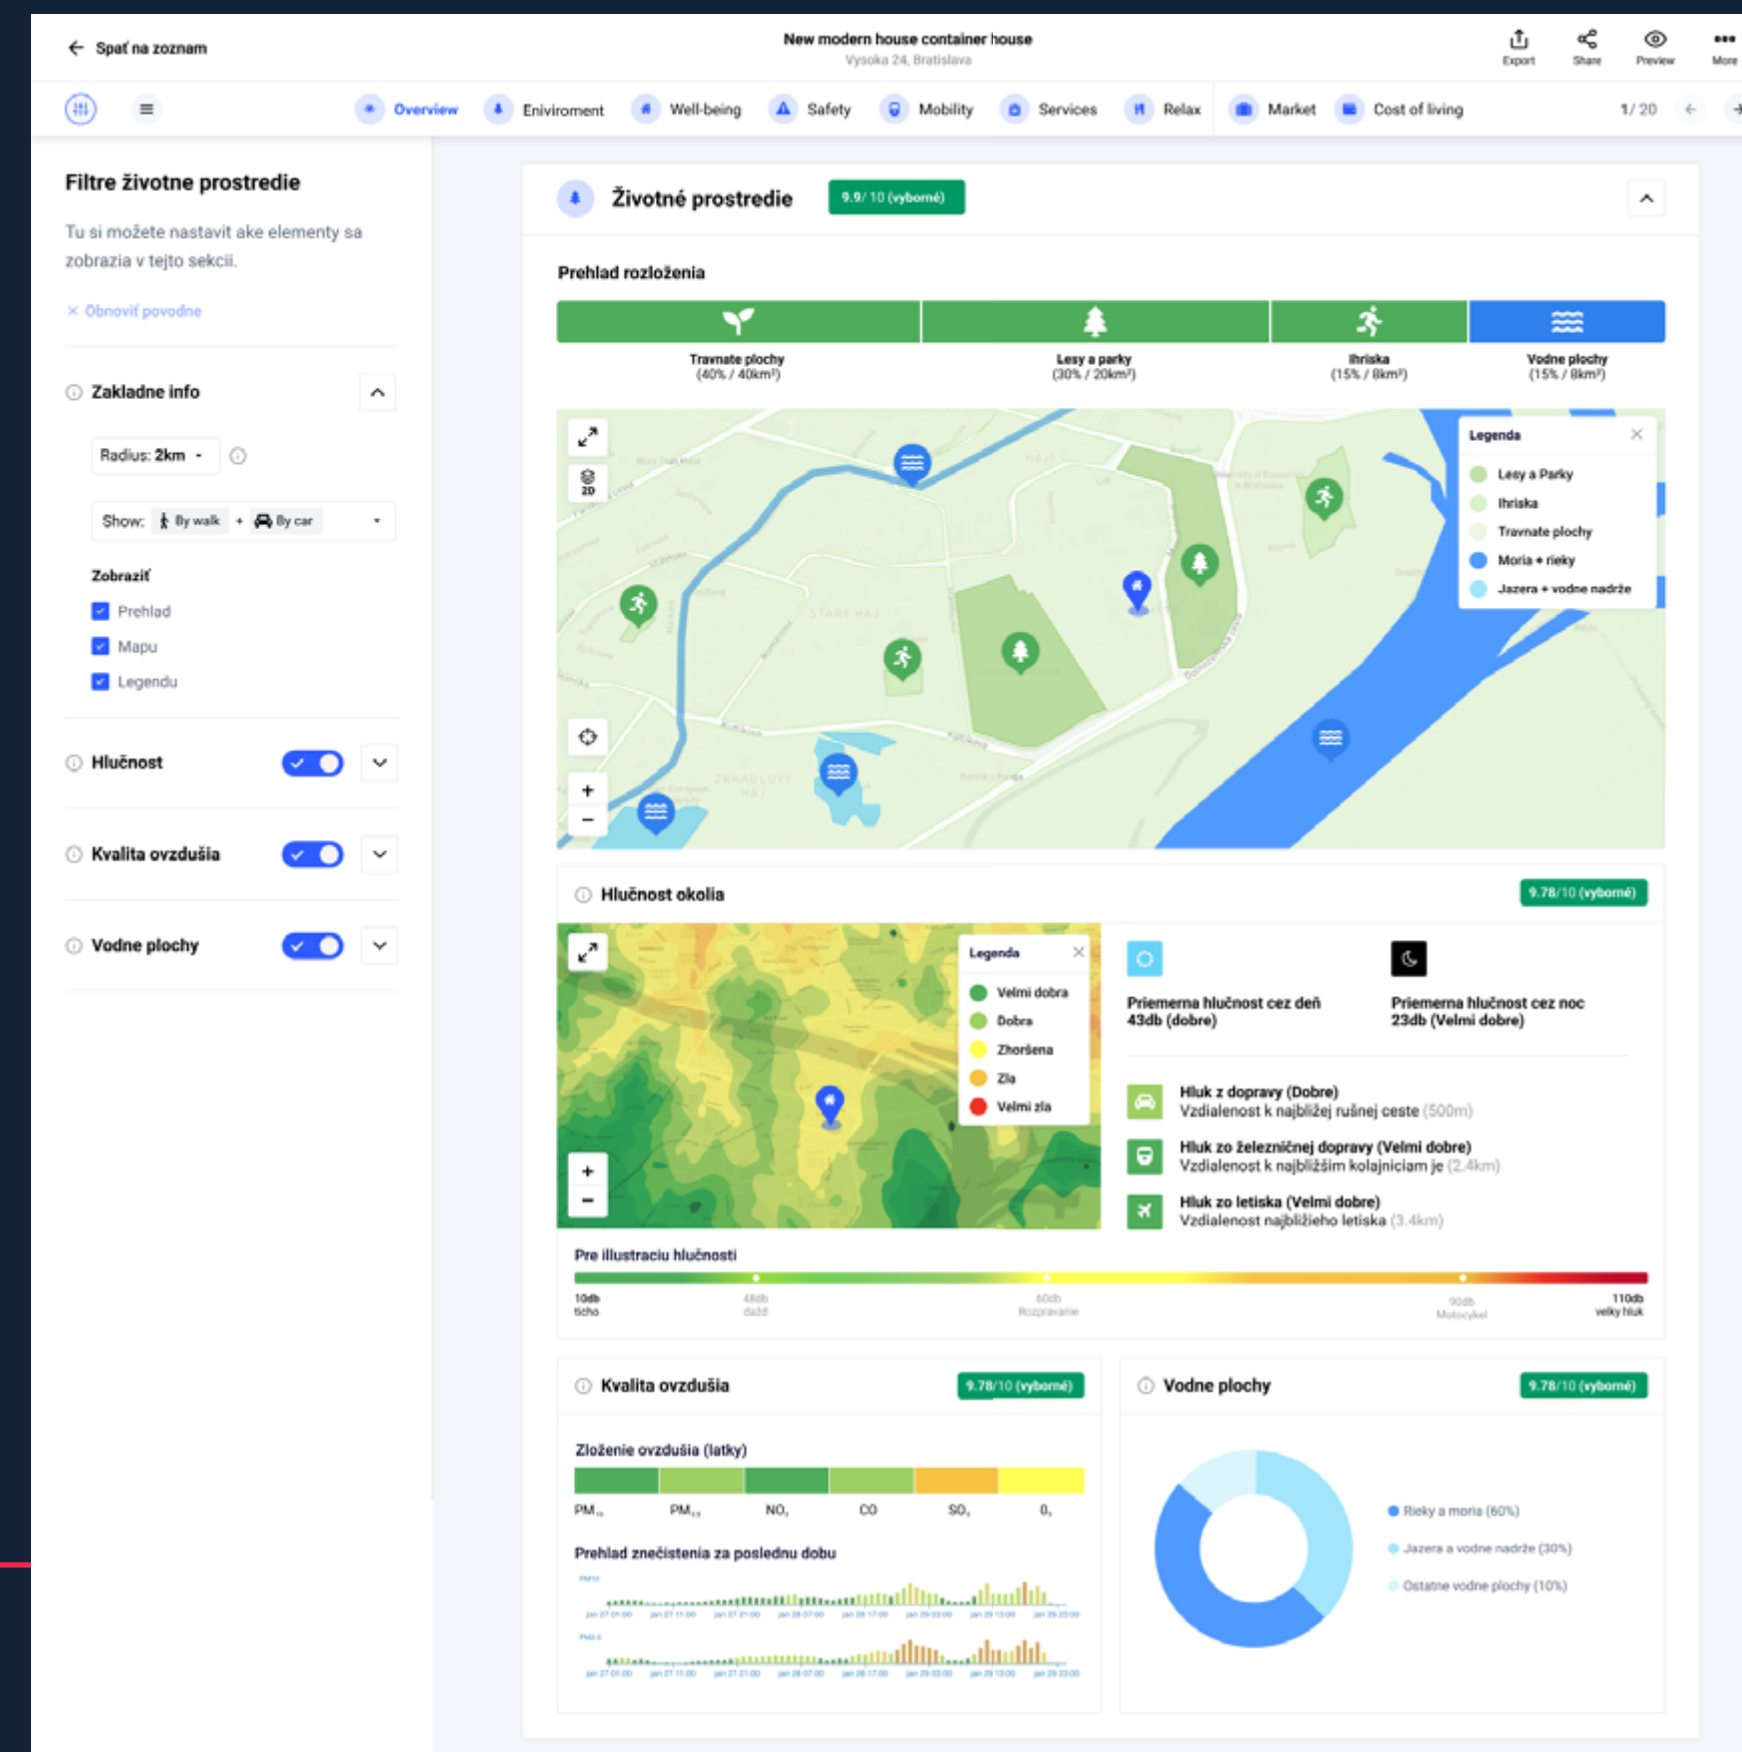

PROJECT DETAILS

Emerging 6th sense for real estate professionals provides futuristic approaches to realtors, developers and anyone who seeks the power of data in the real estate market. City Performer has it all - from analytics, location intelligence, advanced valuations to delivering first-class value to its clients.

REQUIREMENTS

City Performer utilizes Big Data, distinctive algorithms and KPI's for achieving agile business decisions. It looks at quality and cost of living in a chosen area to give clients the most realistic picture about their chosen area of living.

GOALS

City Performer instantly receives valuable data for the real estate market. The future is ahead and the focus will slowly shift to travel & leisure and smart cities. Data is gold.

#POSTGIS #NOISEMODELLING
#VALHALLA #LARAVEL

PIXWELL DONE GREAT

REAL ESTATE DATA