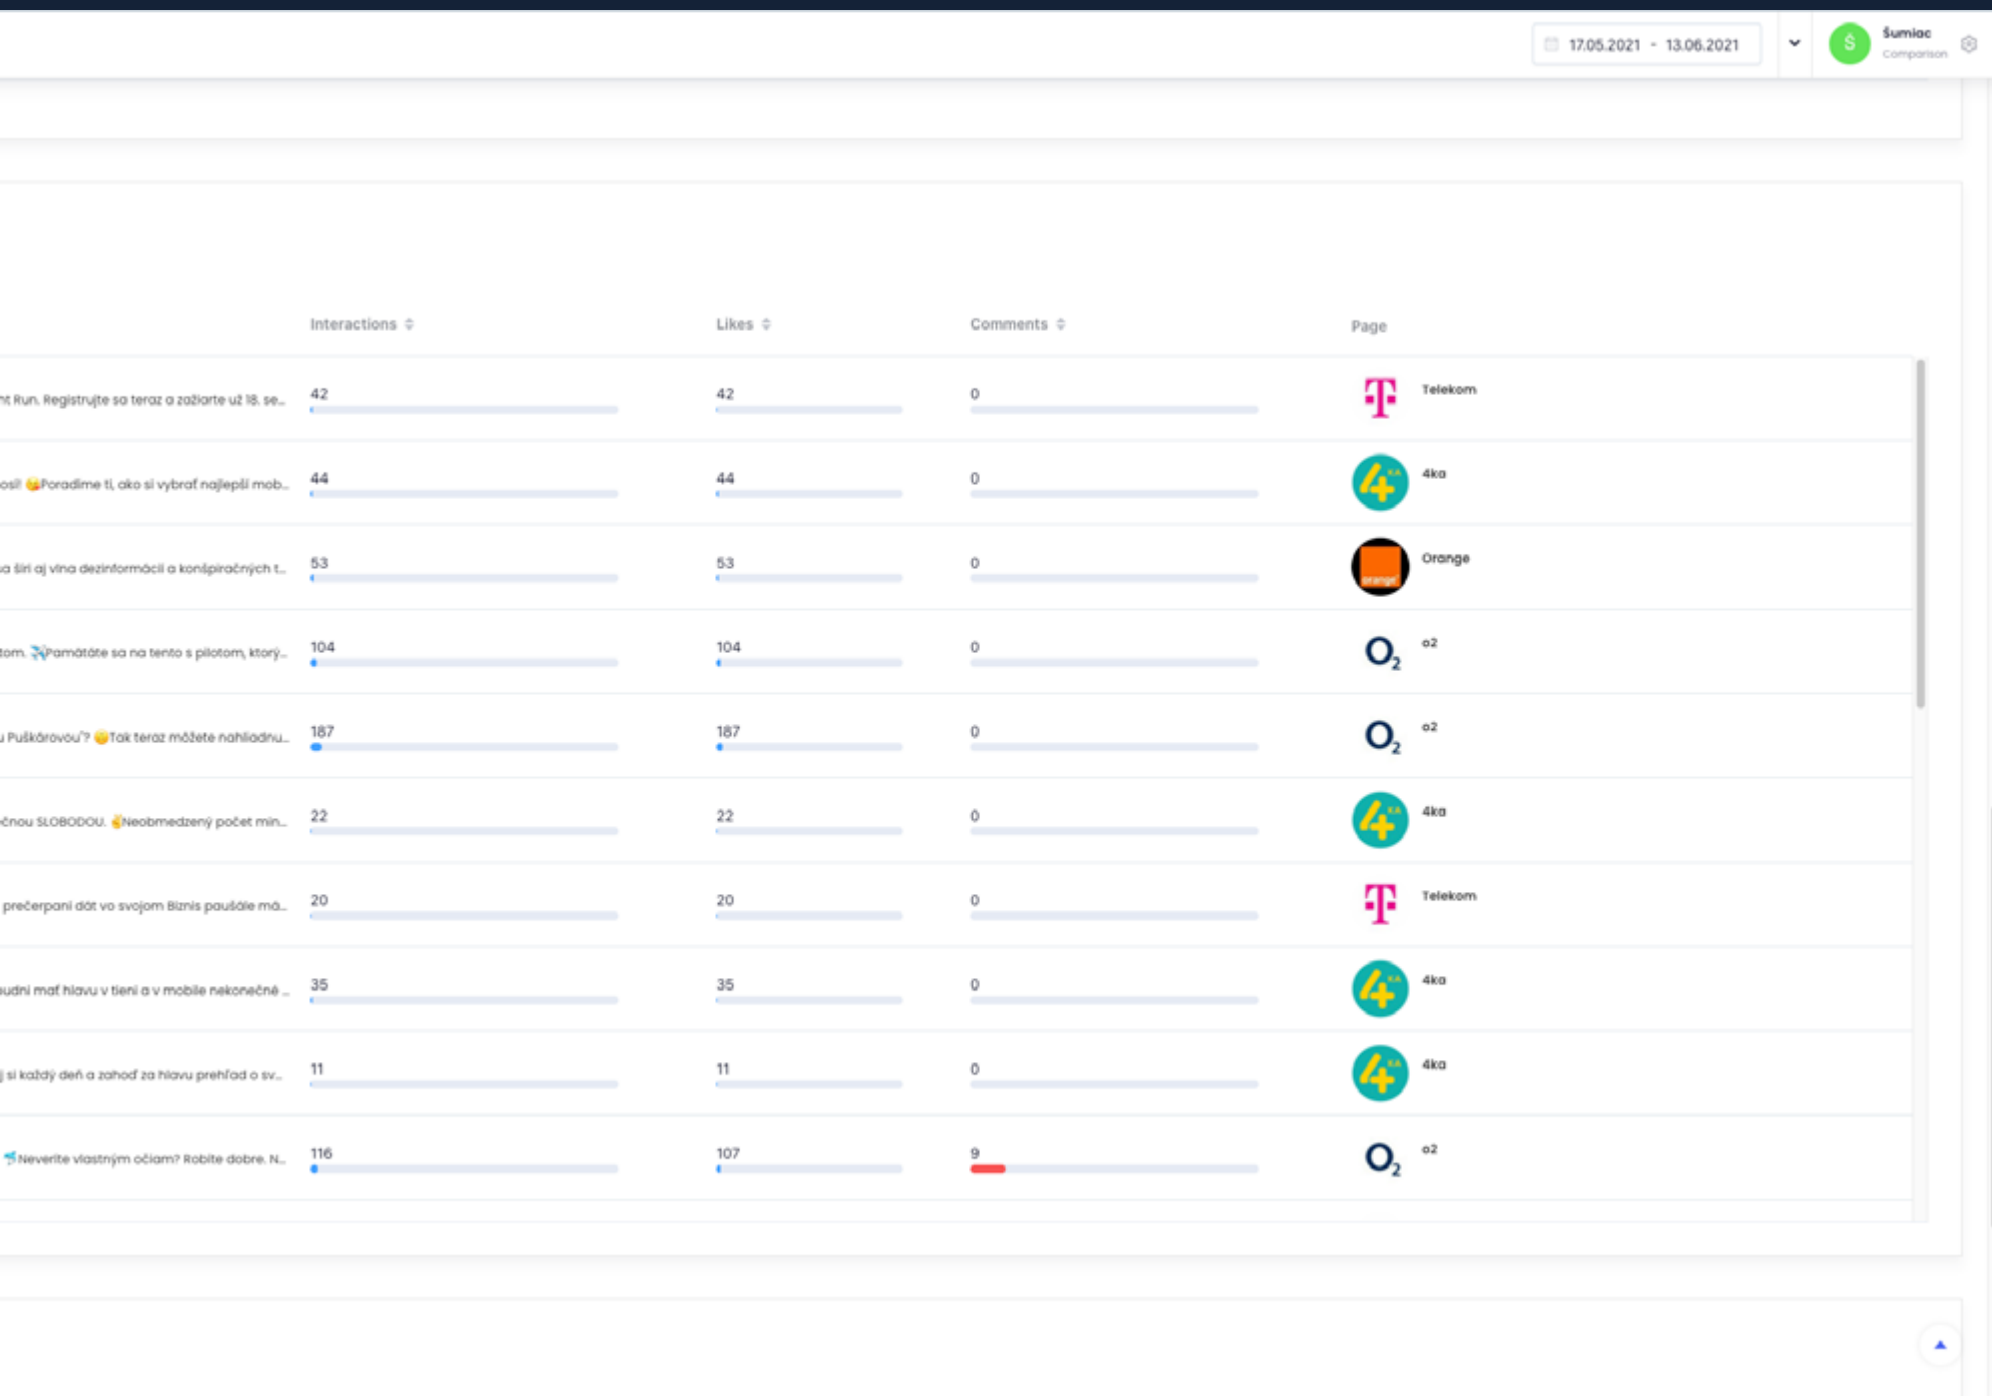

SOCIAL MEDIA ANALYTICS

PIXWELL DONE GREAT