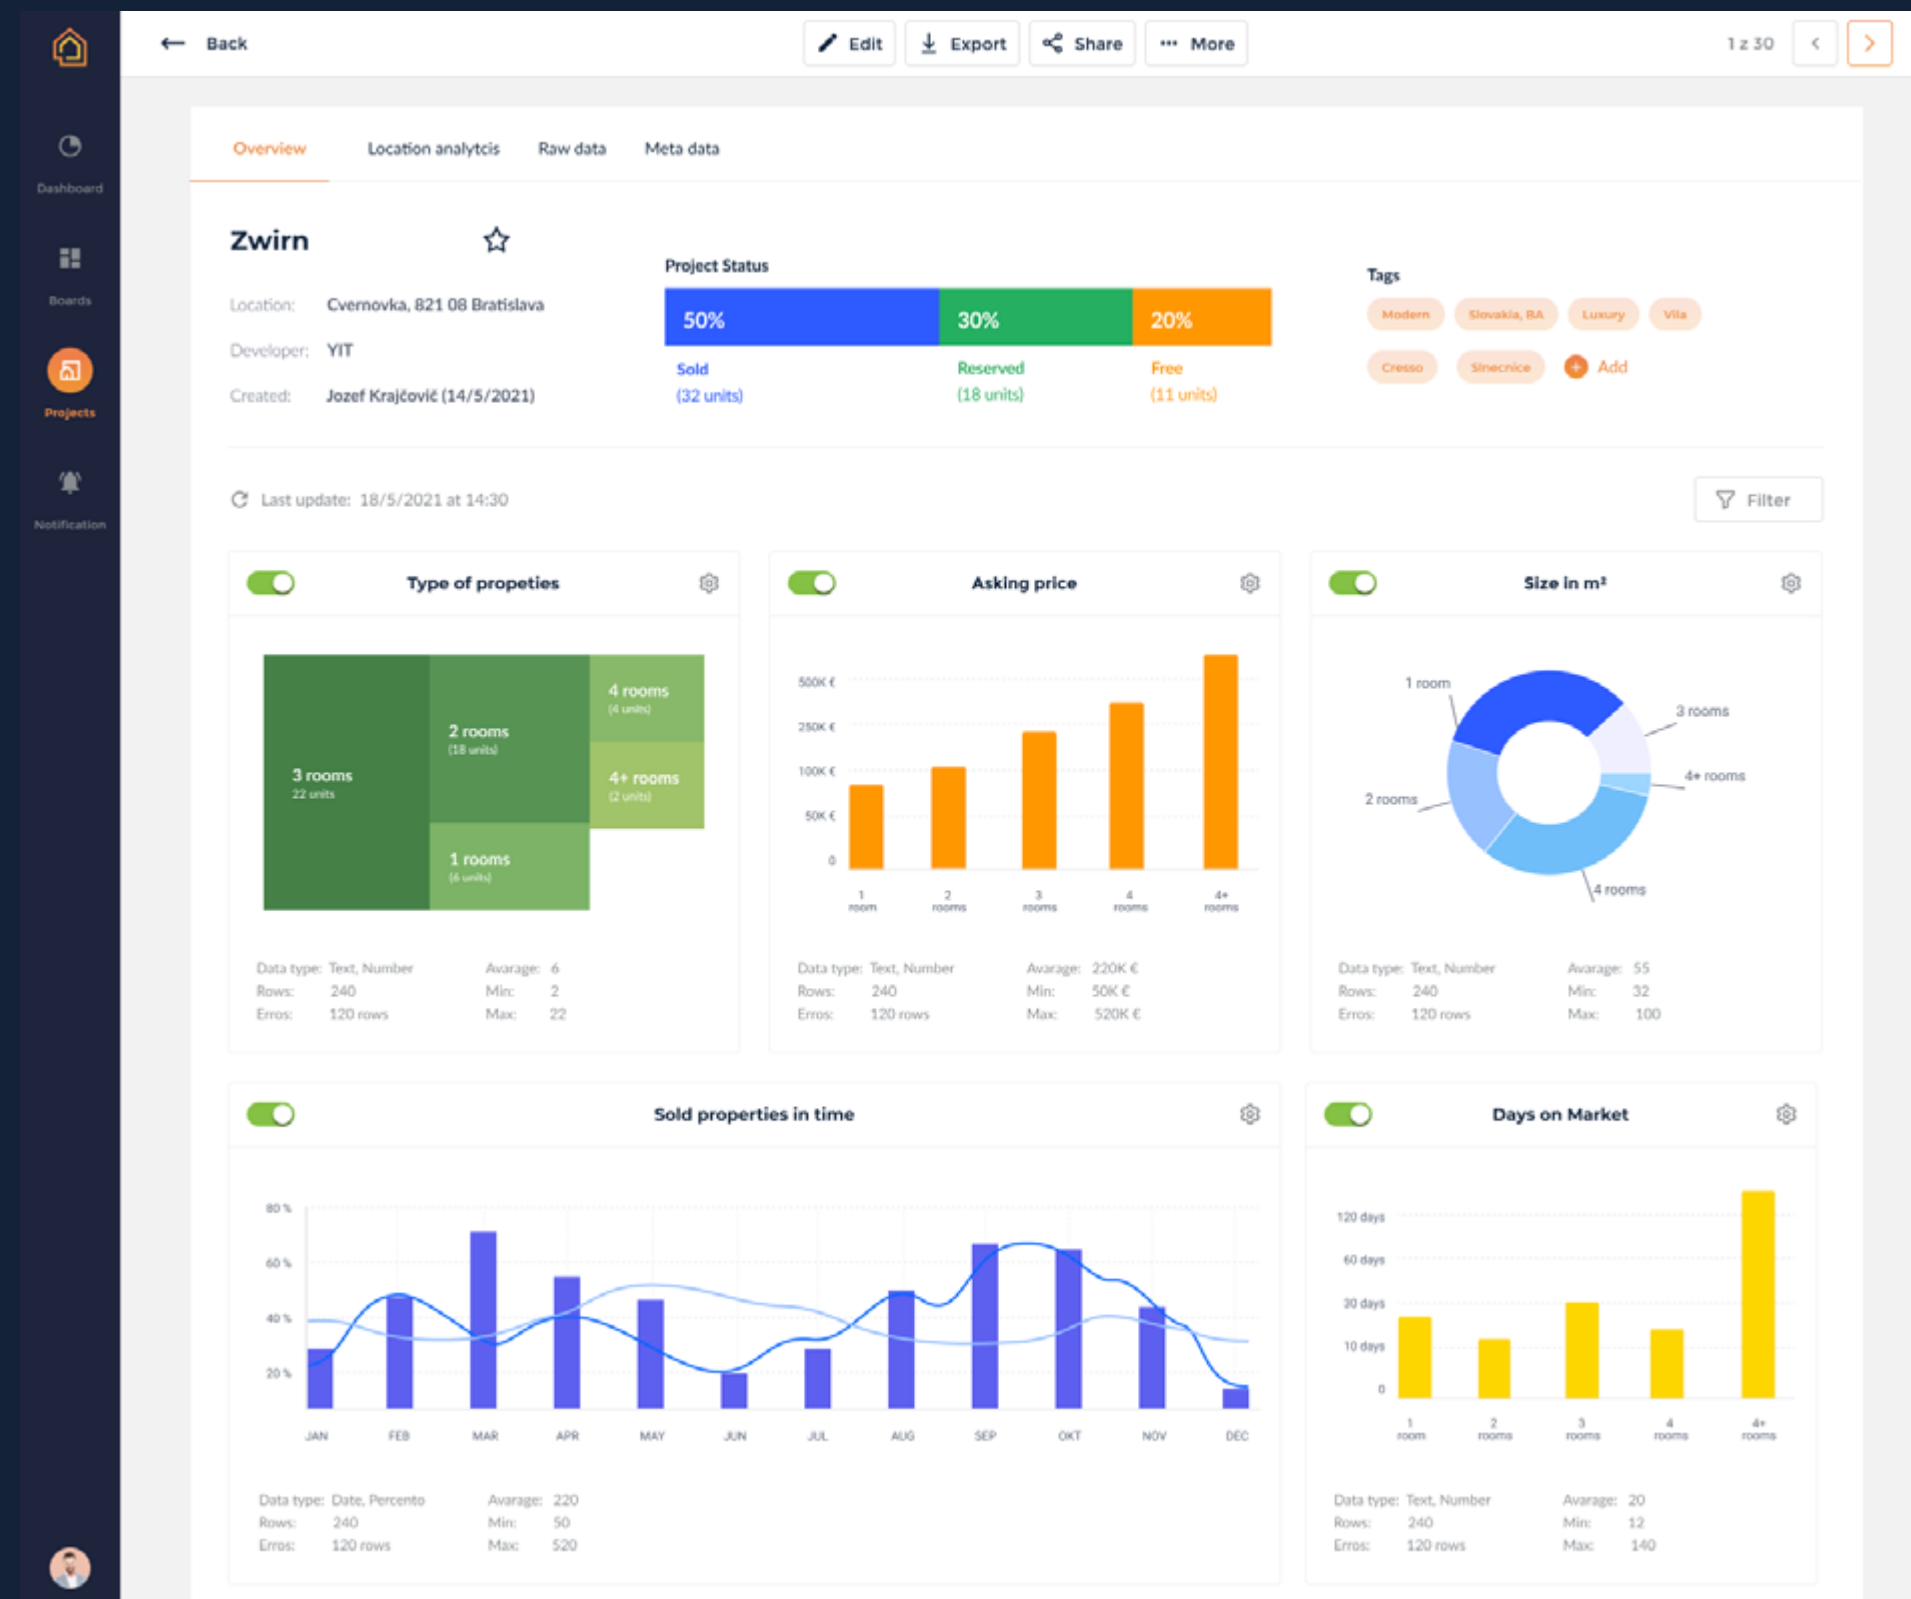

Buildera.io

ABOUT

Unleash the hidden power of data. Explore market analytics, see detailed developer projects, tag them and group them to your preferences. Buildera.io provides the most futuristic approach for developers who are able to see their detailed boards with KPI's. Monitor market with automated data from several portals and never stress about your competitive position.

REQUIREMENTS

Buildera.io represents an unexpected approach to connecting data and the real estate market. Thanks to its business intelligence tool, you can create new widgets and graphs in just seconds. See the list of developer projects, map components showing GIS data, pinned dashboards or discover the notification manager.

GOALS

Buildera.io will set you apart and help you establish deep connections with market data. Never experience uncertainty with your business. Buildera.io will provide you with the most accurate data and show you your strengths and weaknesses.

PIXWELL DONE GREAT

MARKET ANALYTICS

POWER OF DATA