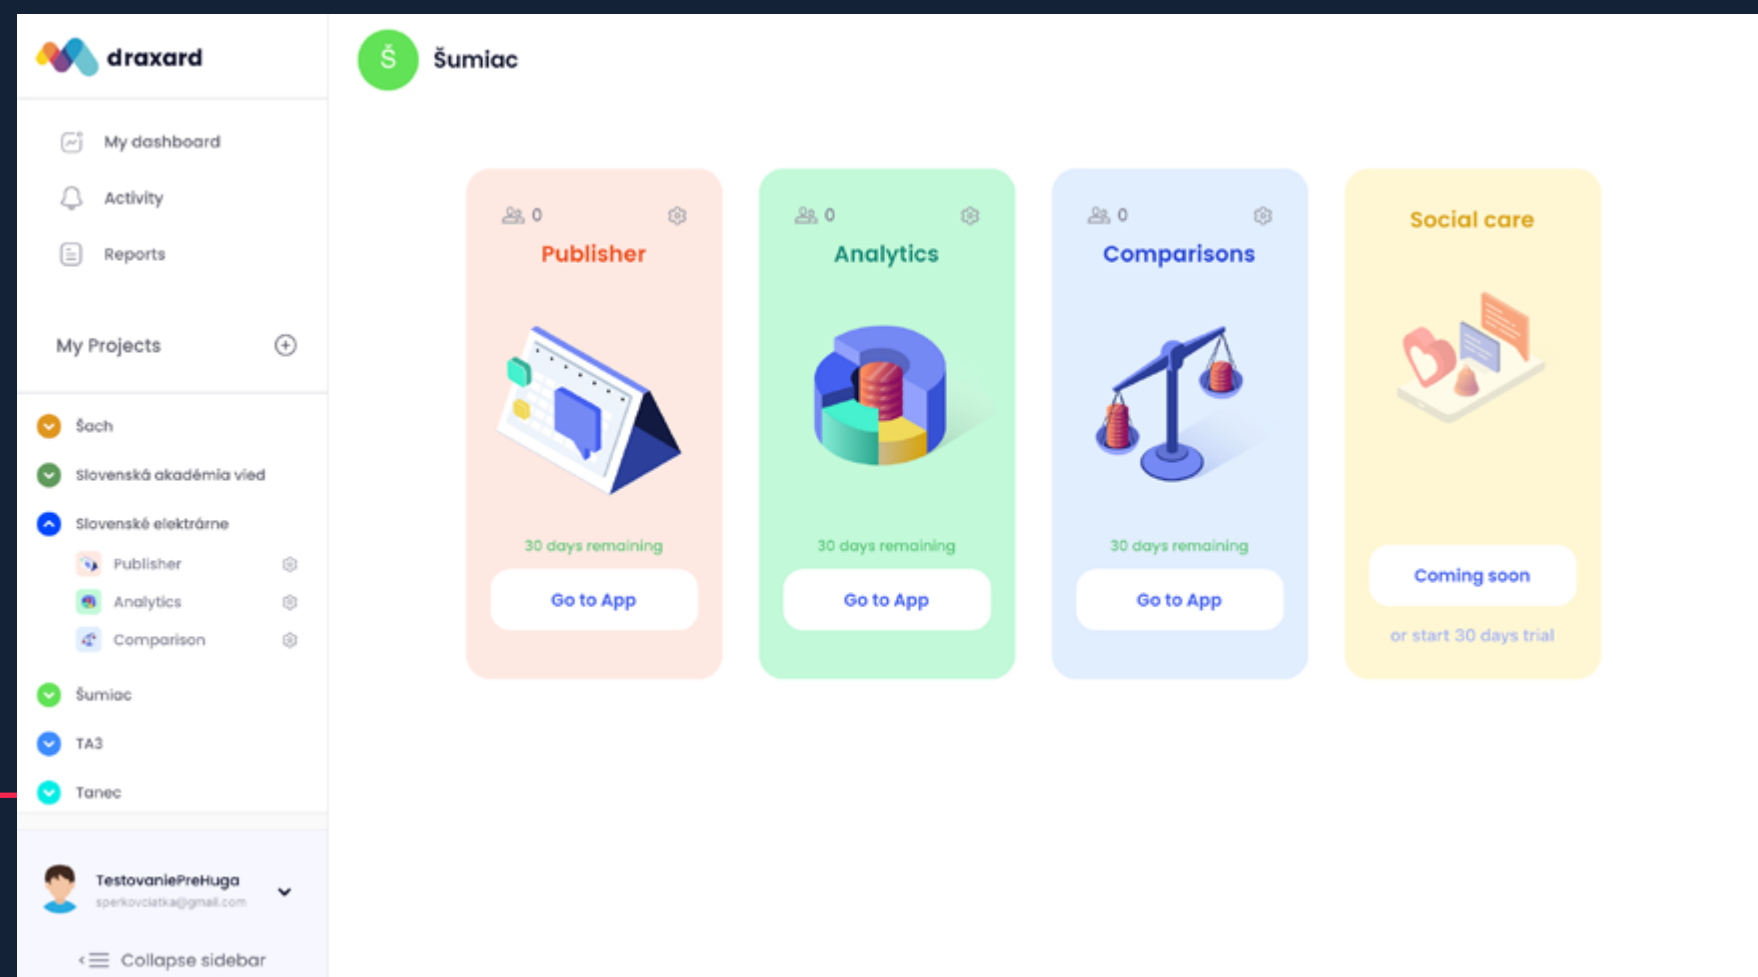

GOALS

To create a brand spanning new platform for managing three fundamental aspects of social media: Analytics, comparison and publishing.

#LARAVEL #ELASTICSEARCH #ECHARTS #VUE.JS

PIXWELL DONE GREAT