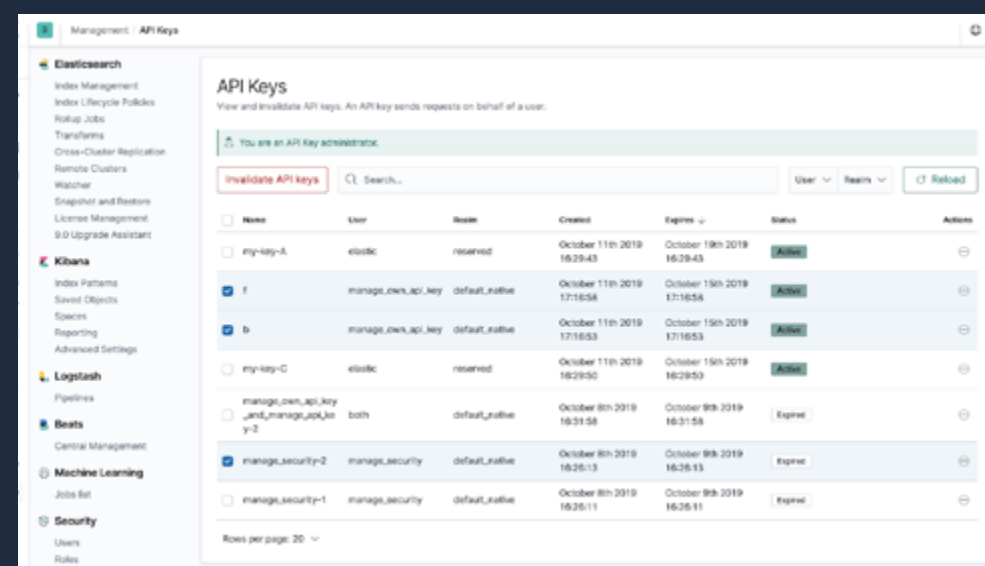

DO YOU KNOW HOW TO CALCULATE TRAVEL DISTANCES?

Valhalla is an open-source routing solution using Open Street Map. Exclusive planning of your trips from A to B, and shortest route planning in your navigation are all thanks to Valhalla.

PIXWELL DONE GREAT

DATA AGGREGATION AND ANOMALY DETECTION?

Elasticsearch is compatible on all platforms and works as the most effective searching engine to store data in a document form. Not only it shows you similarity of documents, but supports multiple languages and provides you with the only real - time search.

NOISE IN THE CITY SHOWN WITH NOISE MODELLING MAPS

Noise modelling a powerful tool to assess noise in a common area. Reduce, avoid and make actions against pollution. It's the easiest and most accurate time effective evaluation and noise prediction in the world. We use it too.