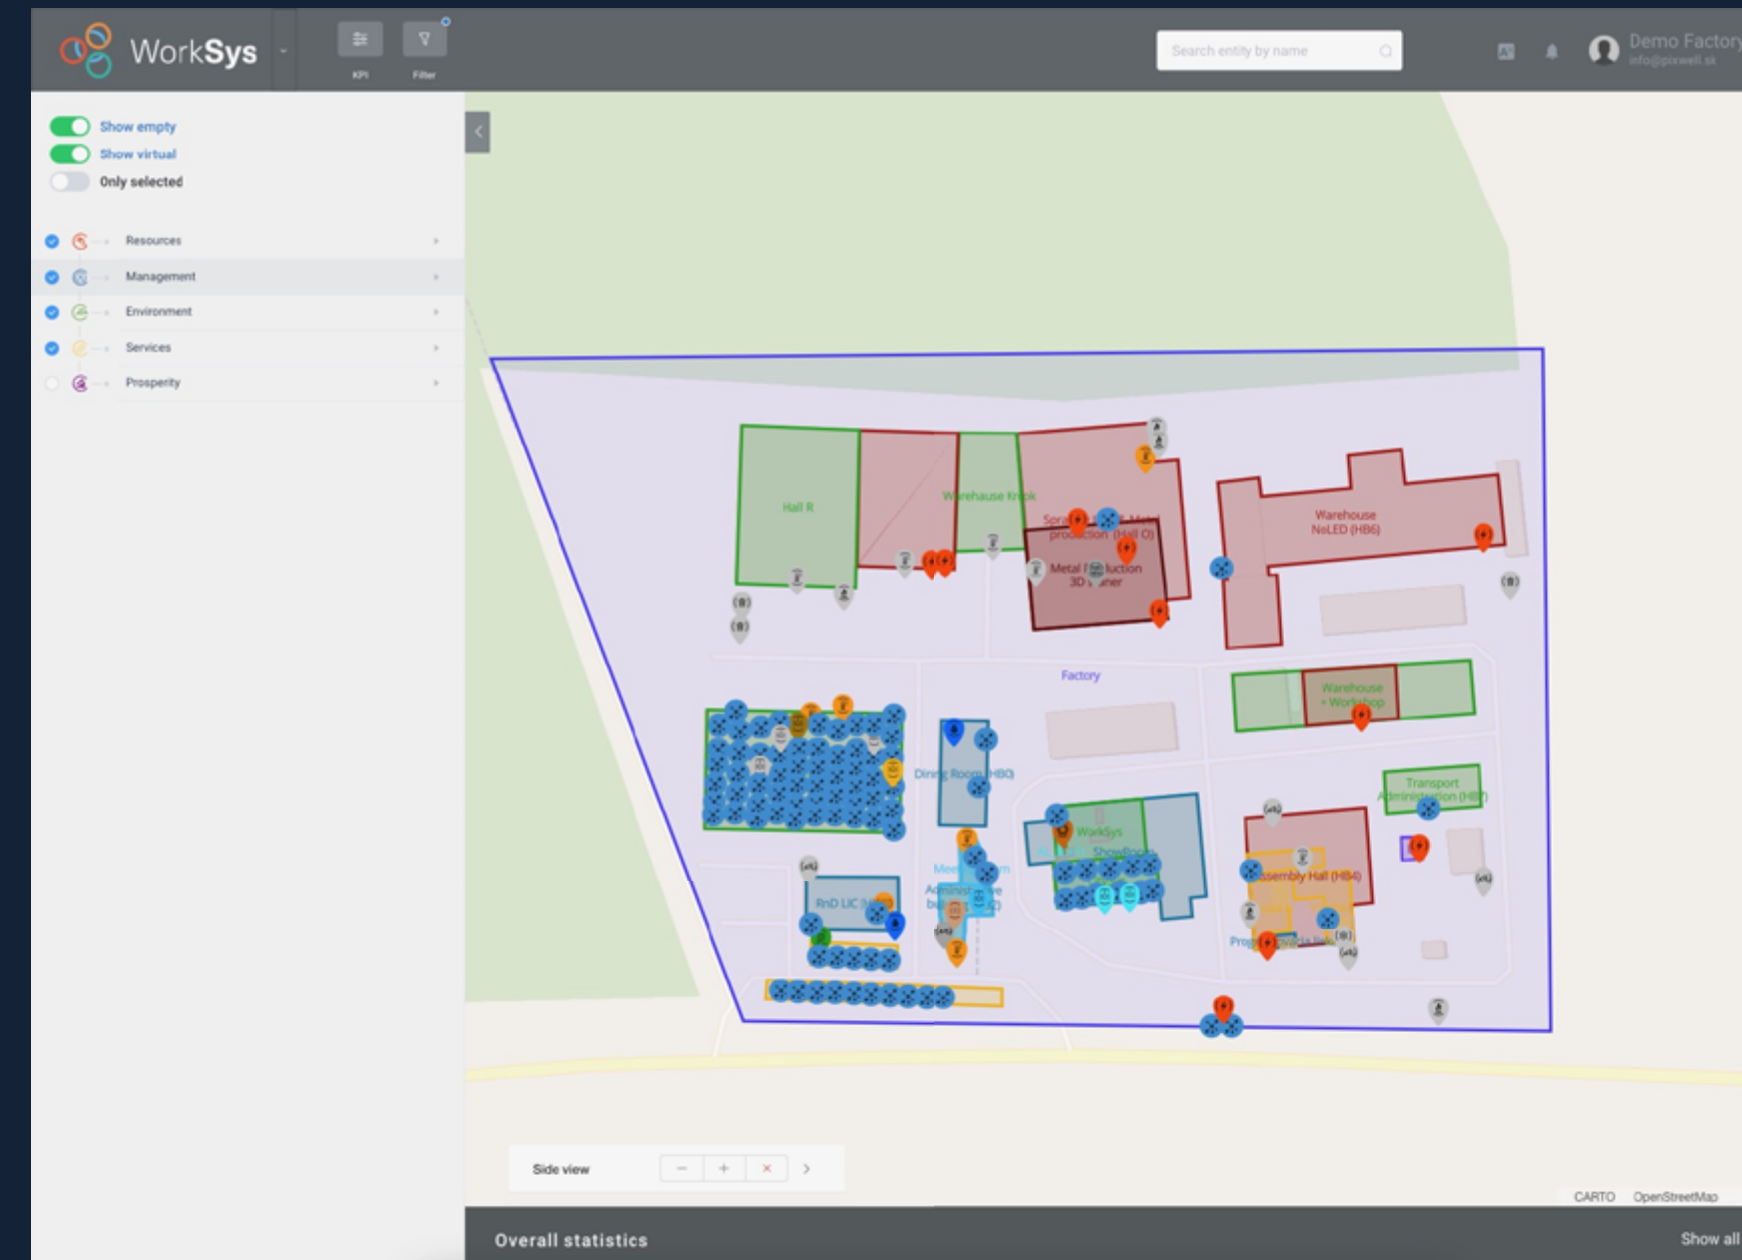

PROJECT DETAILS

Worksys is a unique IoT solution for factories and industries allowing businesses to boost their productivity levels, lower operation costs and by enabling optimization, it helps to build the ultimate connection between people and data. No matter what you produce, Worksys is ready to improve your company performance.

REQUIREMENTS

Build a digital twin of your factory, incorporate IoT devices and detect issues which may cause delays. Be an owner of Worksys and make your own graphs and analytics.

GOALS

Maximize productivity through maintaining production uptime and eliminating waste.

#ELASTICSEARCH #NEST.JS
#WEBSOCKETS #MQTT #VUE.JS

PIXWELL DONE GREAT

INDUSTRY 4.0