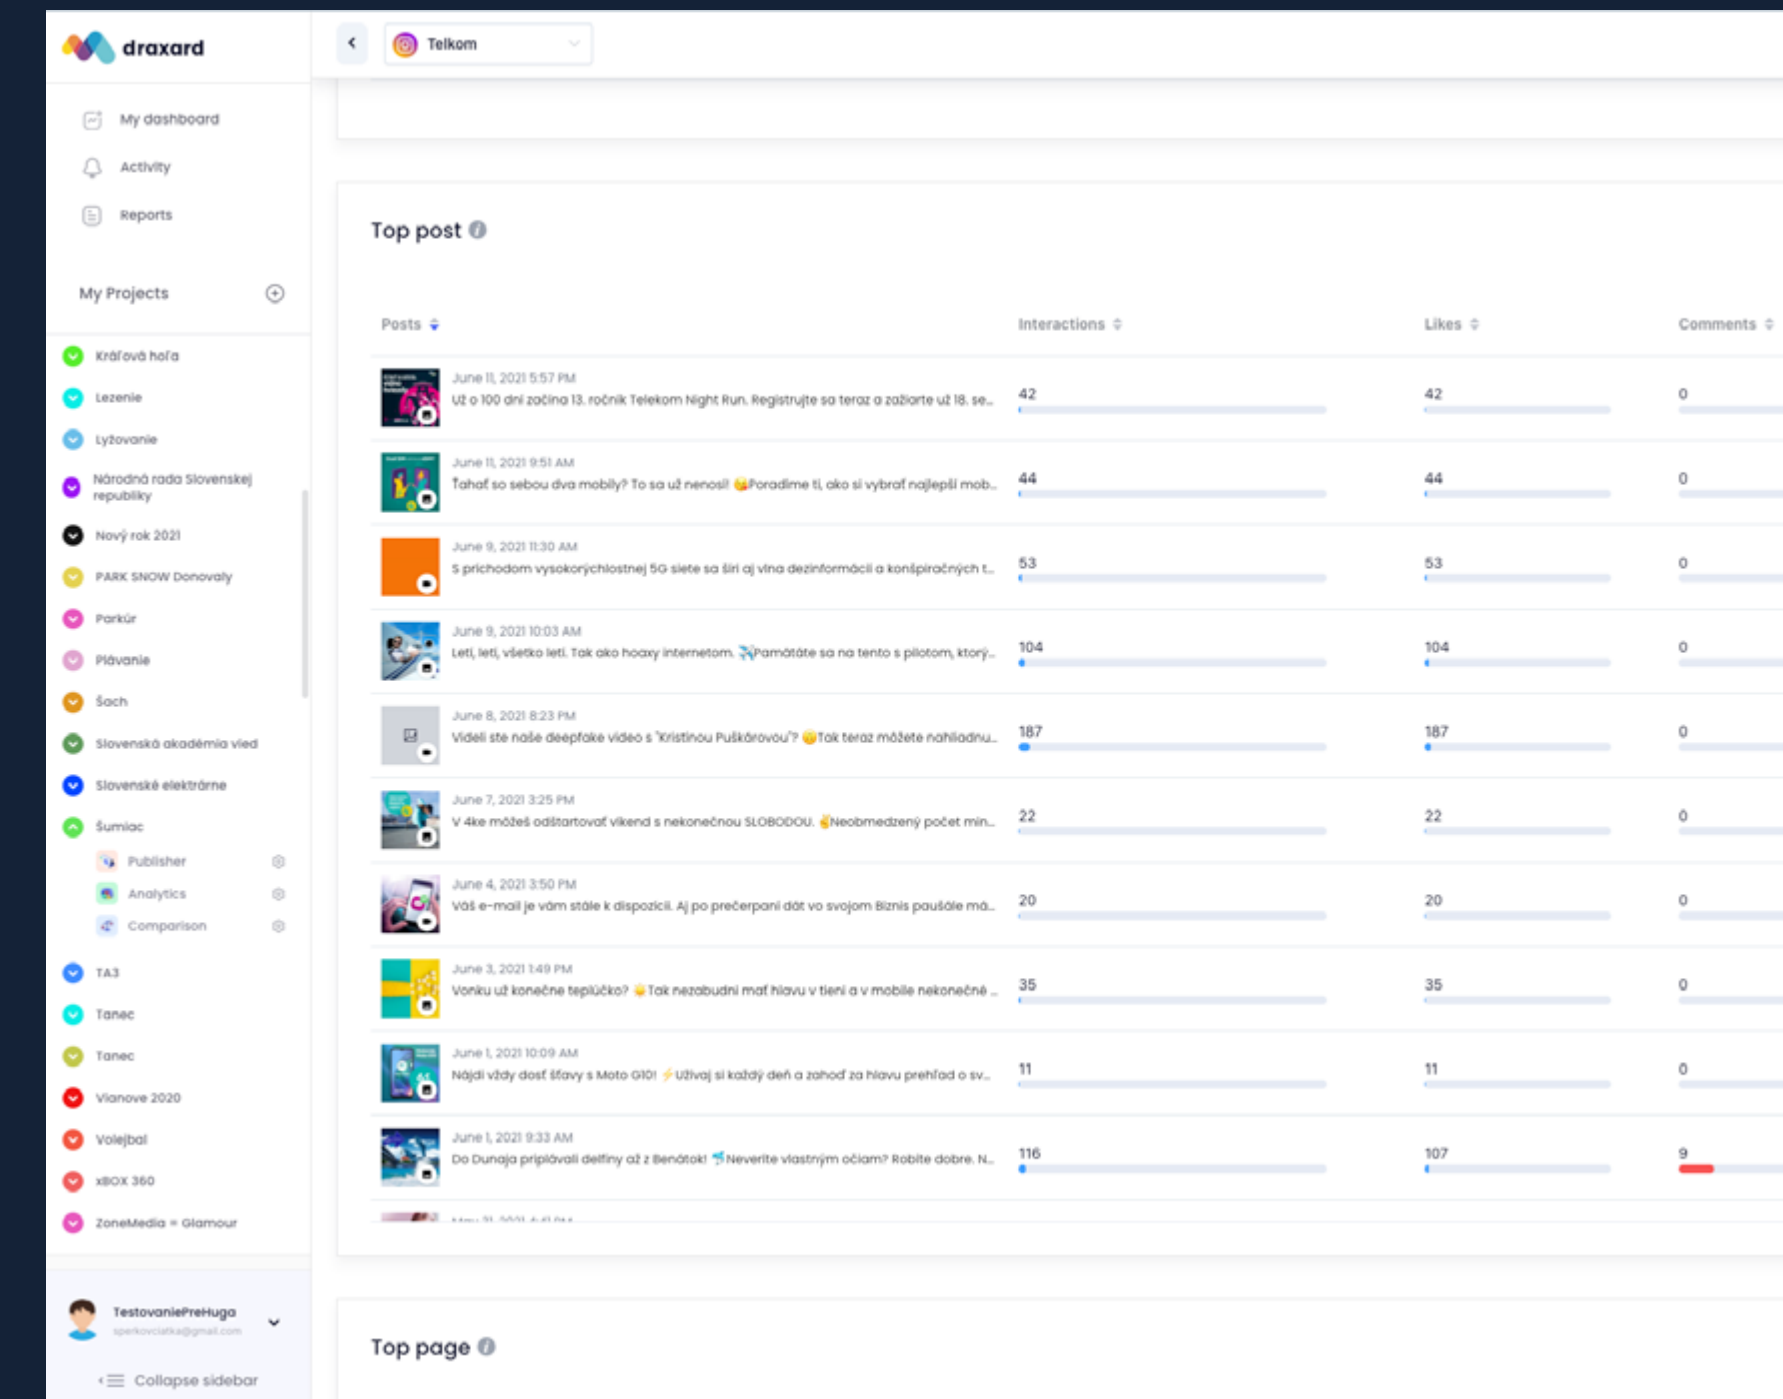

## PROJECT DETAILS

The trendiest tool every social media manager needs right now. Users receive actionable insights into profiles, it lets them follow public data pages and create groups of profiles of their interest. Set yourself up for success by immediately drafting and posting all your social media posts. Draxard is the only customizable CTA tool in this leading edge online world.

## GOALS

To create a brand spanning new platform for managing three fundamental aspects of social media: Analytics, comparison and publishing.

#LARAVEL #ELASTICSEARCH #ECHARTS #VUE.JS

PIXWELL DONE GREAT

# AI-POWERED SOCIAL MINING

PIXWELL DONE GREAT