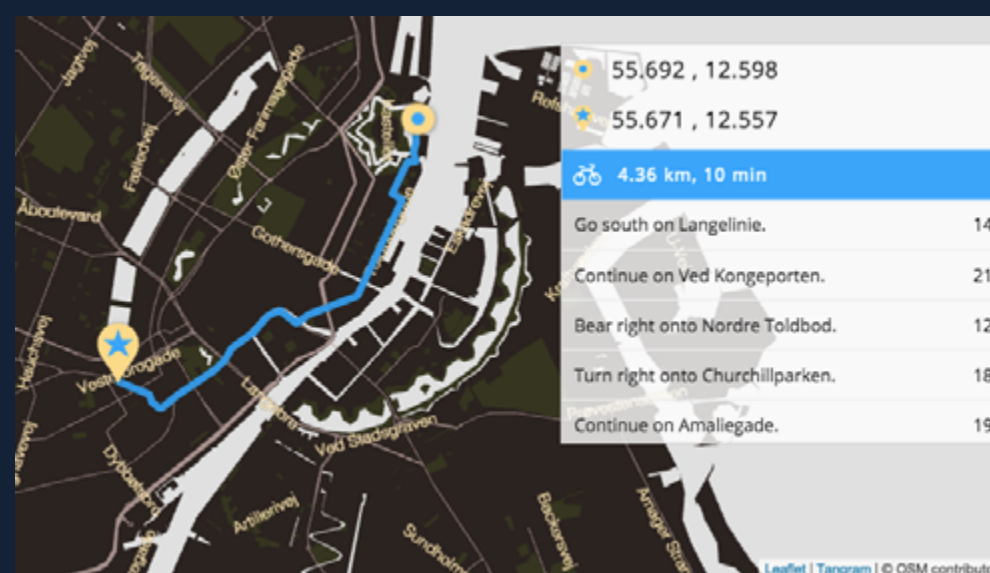

## DO YOU KNOW HOW TO CALCULATE TRAVEL DISTANCES?

**Valhalla** is an open-source routing solution using Open Street Map. Exclusive planning of your trips from A to B, and shortest route planning in your navigation are all thanks to Valhalla.