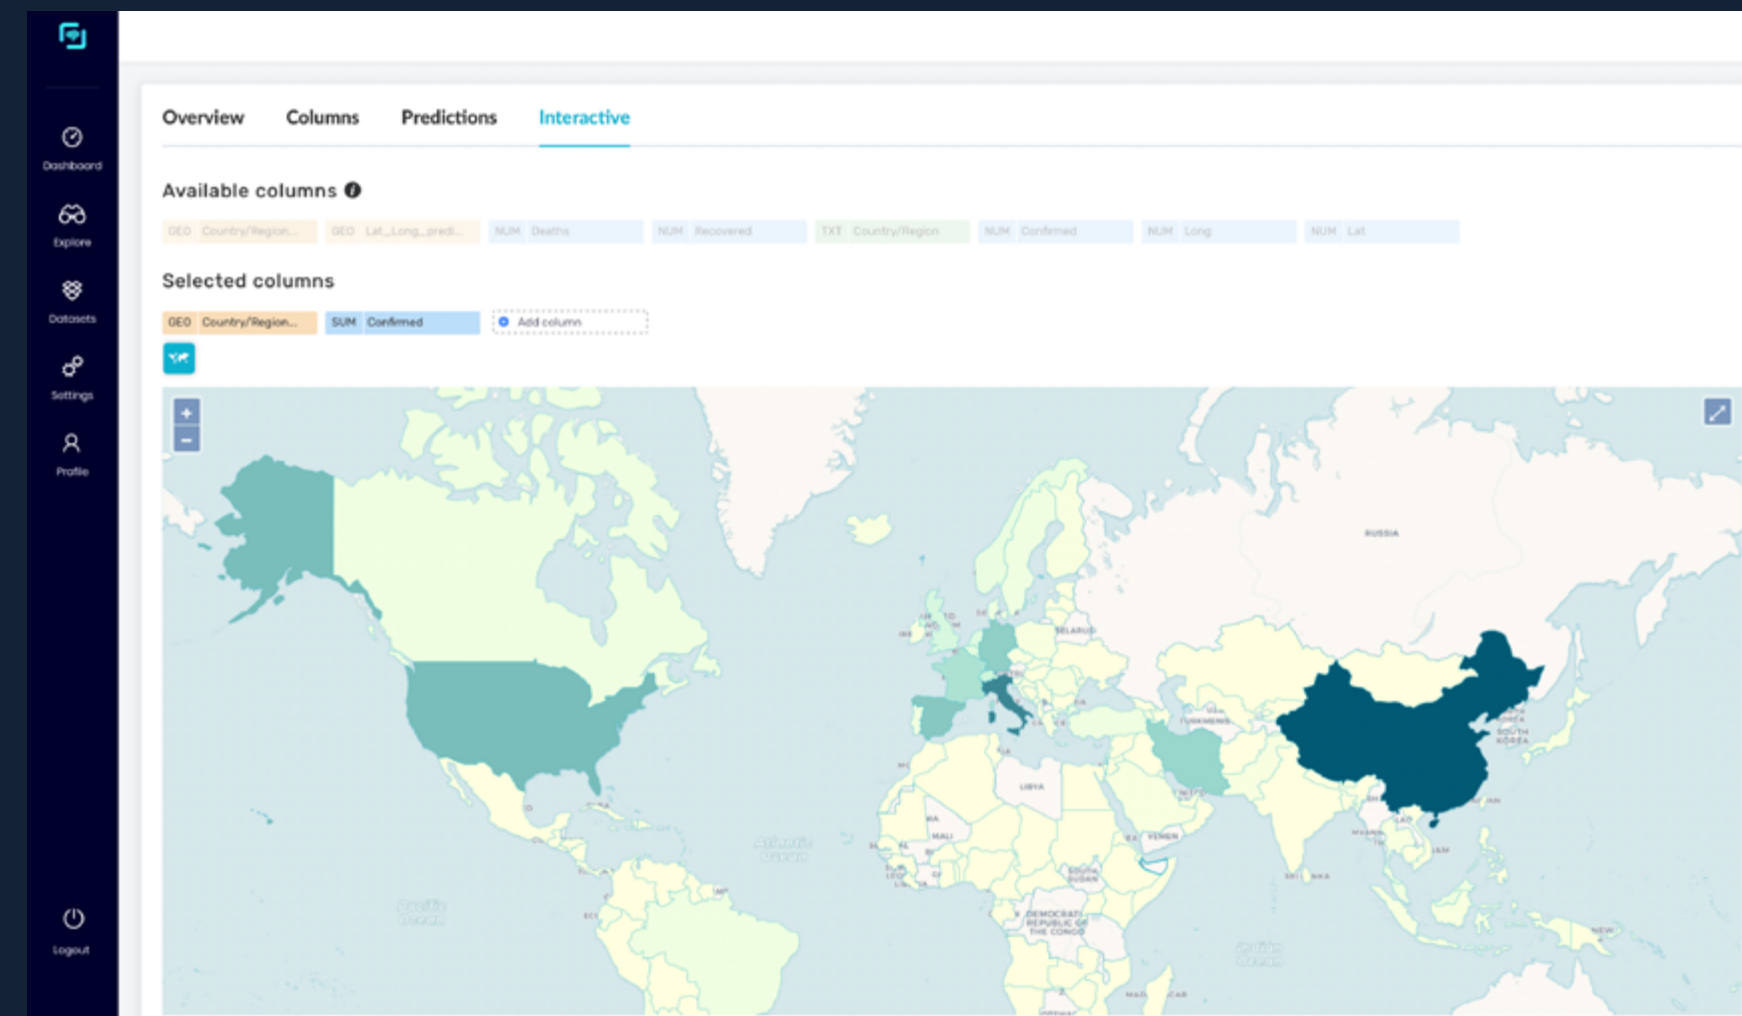

REBI

PROJECT DETAILS

Explore upcoming data culture with empowering business intelligence tool Rebi. It harnesses the power of complex data analysis, makes predictions and interactive data modeling. Rebi unifies data from several sources to then reveal statistics for making superior business decisions.

REQUIREMENTS

Rebi is the number one intuitive tool with 10 predictable functions. It lets you forecast your business growth according to your particular criterias and does not require any previous experience in data processing. Its strength lies within its own independence.

GOALS

To exploit data of the 21st century and be your most reliable source of data predictions.

#PANDAS #FBPROPHET #SCIPY #NODE.JS
#NUMPY #MATPLOTLIB

PIXWELL DONE GREAT

BUSSINES DATA

INTELLIGENCE