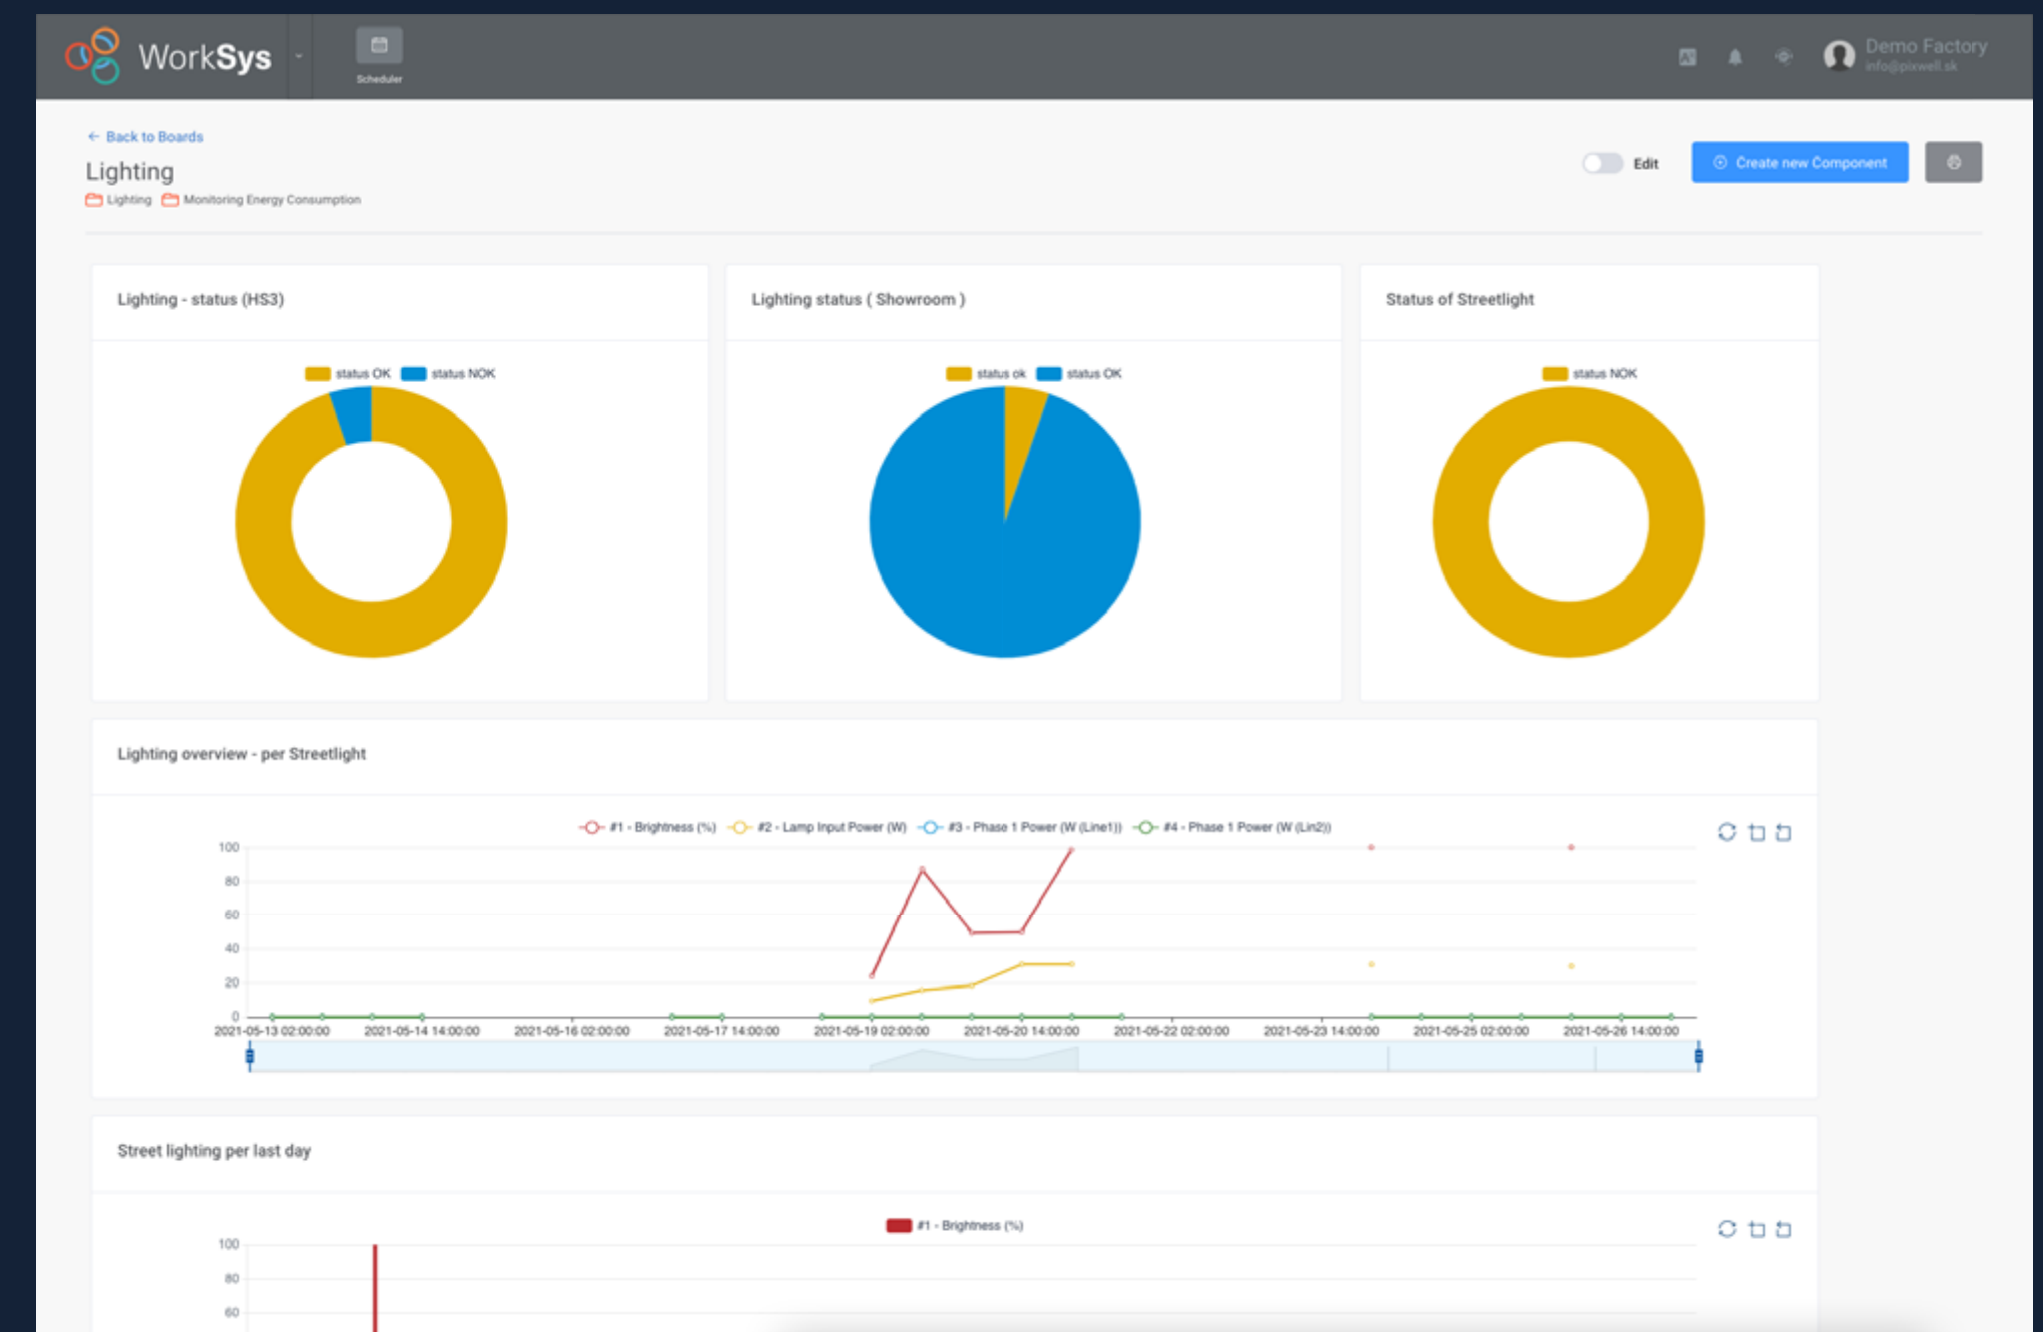

## REQUIREMENTS

Build a digital twin of your factory, incorporate IoT devices and detect issues which may cause delays. Be an owner of Worksys and make your own graphs and analytics.

# FACTORY ANALYTICS

PIXWELL DONE GREAT

WorkSys - Maintenance mode

New KPI

Name: English, Testing KPI | Category: Other

Groups: Lighting, Infrastructure | Chart type: Time scale chart

Chart visual options: Height: 300, Width: 12, Show legend:  | Legend vertical position: Top, Legend horizontal position: Center, Legend orientation: Horizontal