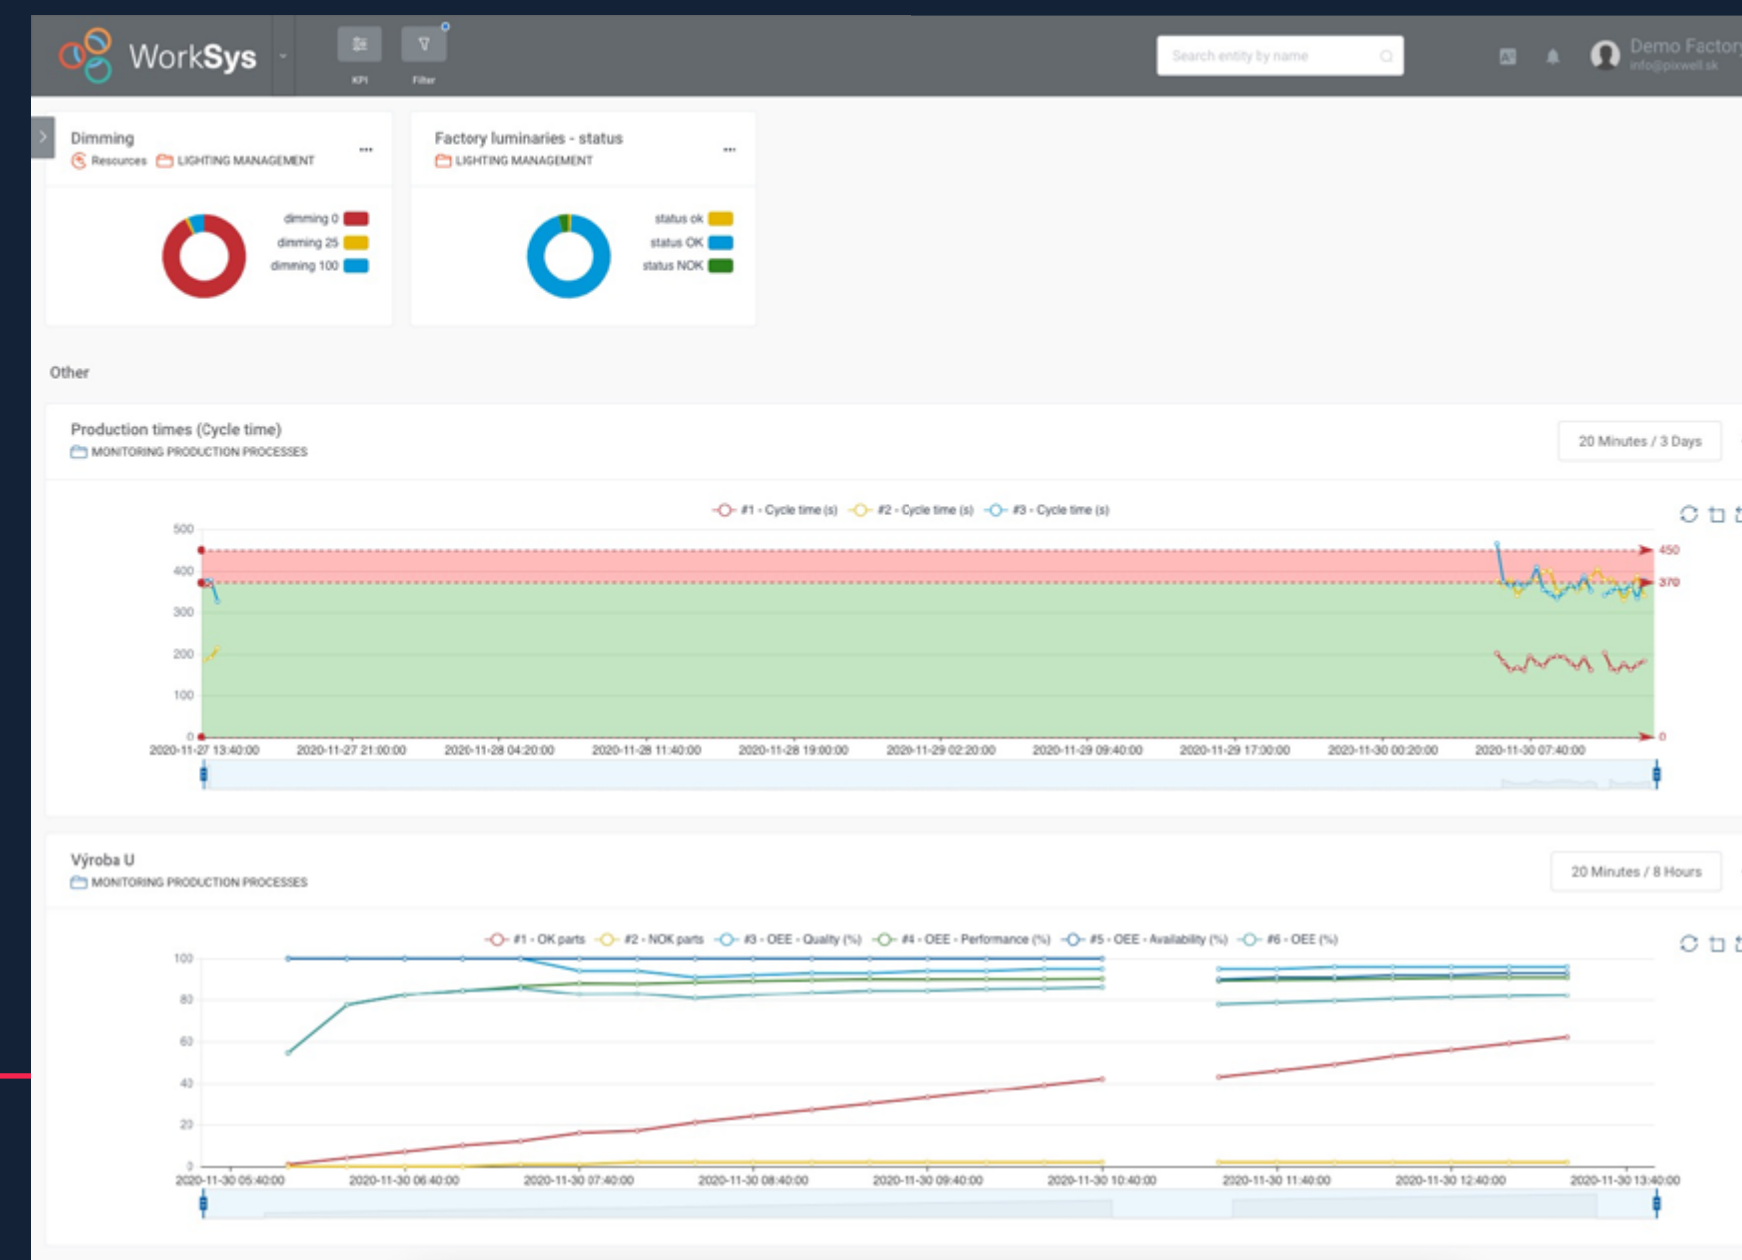

PROJECT DETAILS

Worksys is a unique IoT solution for factories and industries allowing businesses to boost their productivity levels, lower operation costs and by enabling optimization, it helps to build the ultimate connection between people and data. No matter what you produce, Worksys is ready to improve your company performance.

REQUIREMENTS

Build a digital twin of your factory, incorporate IoT devices and detect issues which may cause delays. Be an owner of Worksys and make your own graphs and analytics.

GOALS

Maximize productivity through maintaining production uptime and eliminating waste.

#ELASTICSEARCH #NEST.JS
#WEBSOCKETS #MQTT #VUE.JS

PIXWELL DONE GREAT

INDUSTRY 4.0