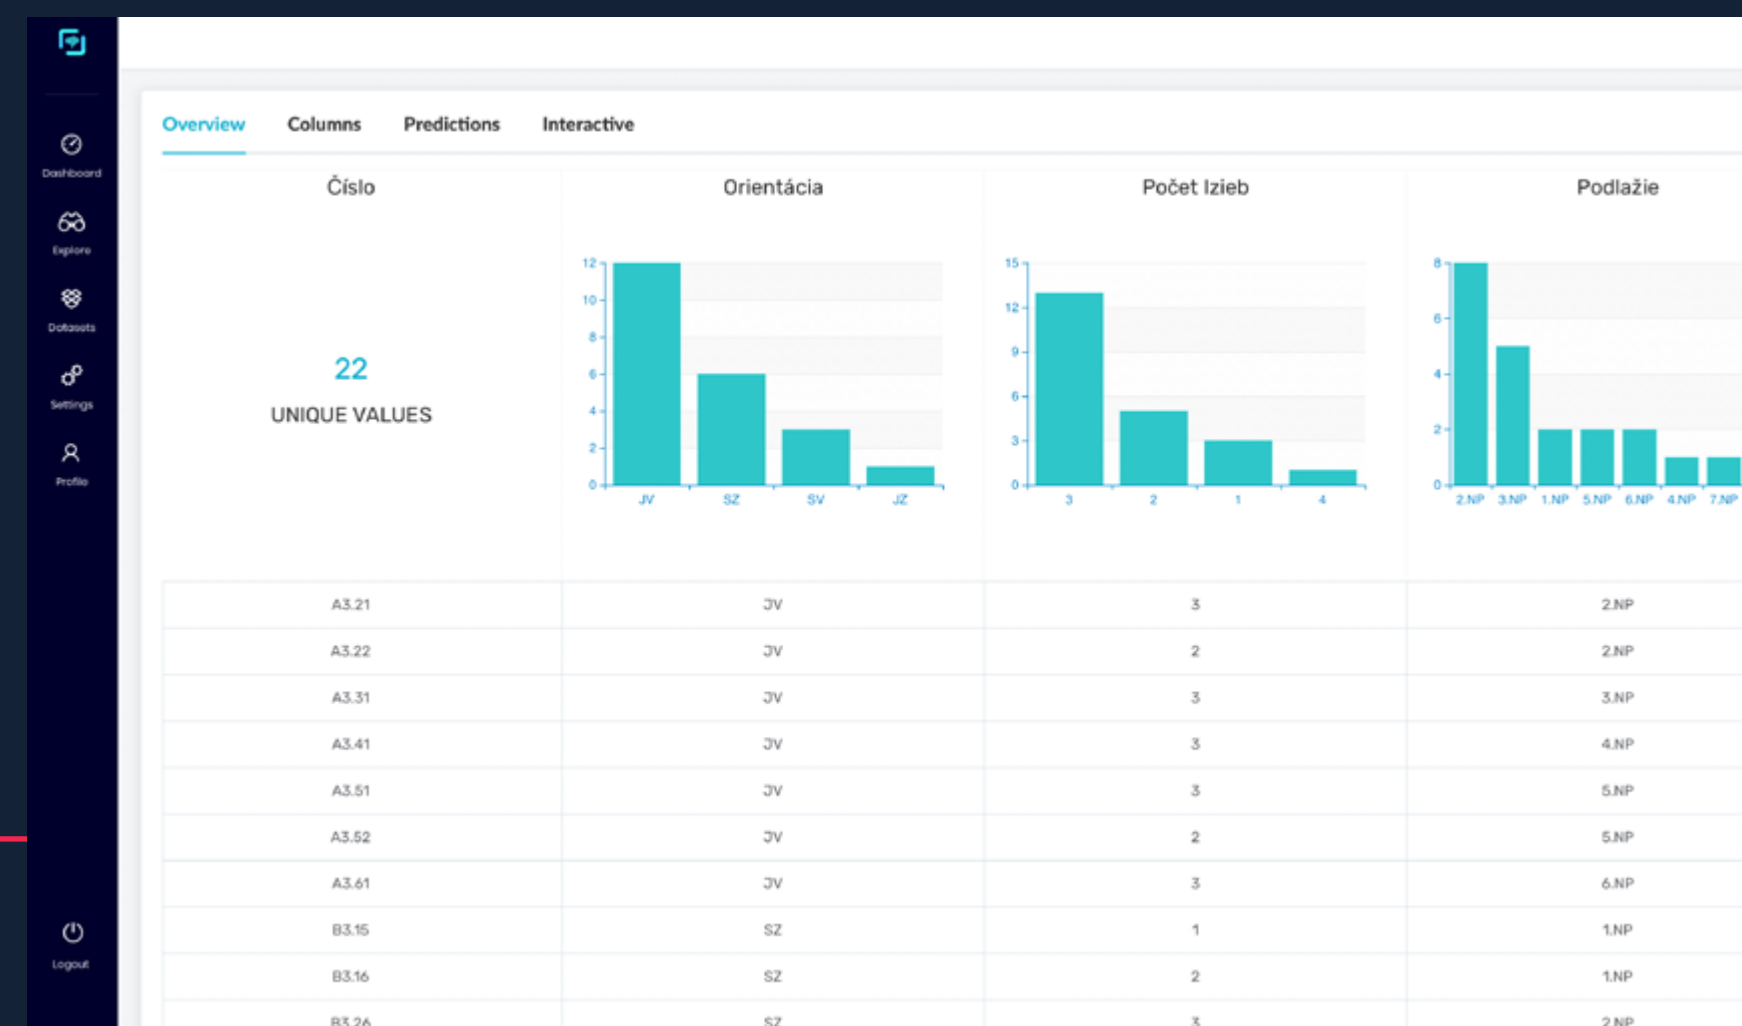

REBI

PROJECT DETAILS

Explore upcoming data culture with empowering business intelligence tool Rebi. It harnesses the power of complex data analysis, makes predictions and interactive data modeling. Rebi unifies data from several sources to then reveal statistics for making superior business decisions.

REQUIREMENTS

Rebi is the number one intuitive tool with 10 predictable functions. It lets you forecast your business growth according to your particular criterias and does not require any previous experience in data processing. Its strength lies within its own independence.

GOALS

To exploit data of the 21st century and be your most reliable source of data predictions.

#PANDAS #FBPROPHET #SCIPY #NODE.JS
#NUMPY #MATPLOTLIB

PIXWELL DONE GREAT

BUSSINES DATA

INTELLIGENCE