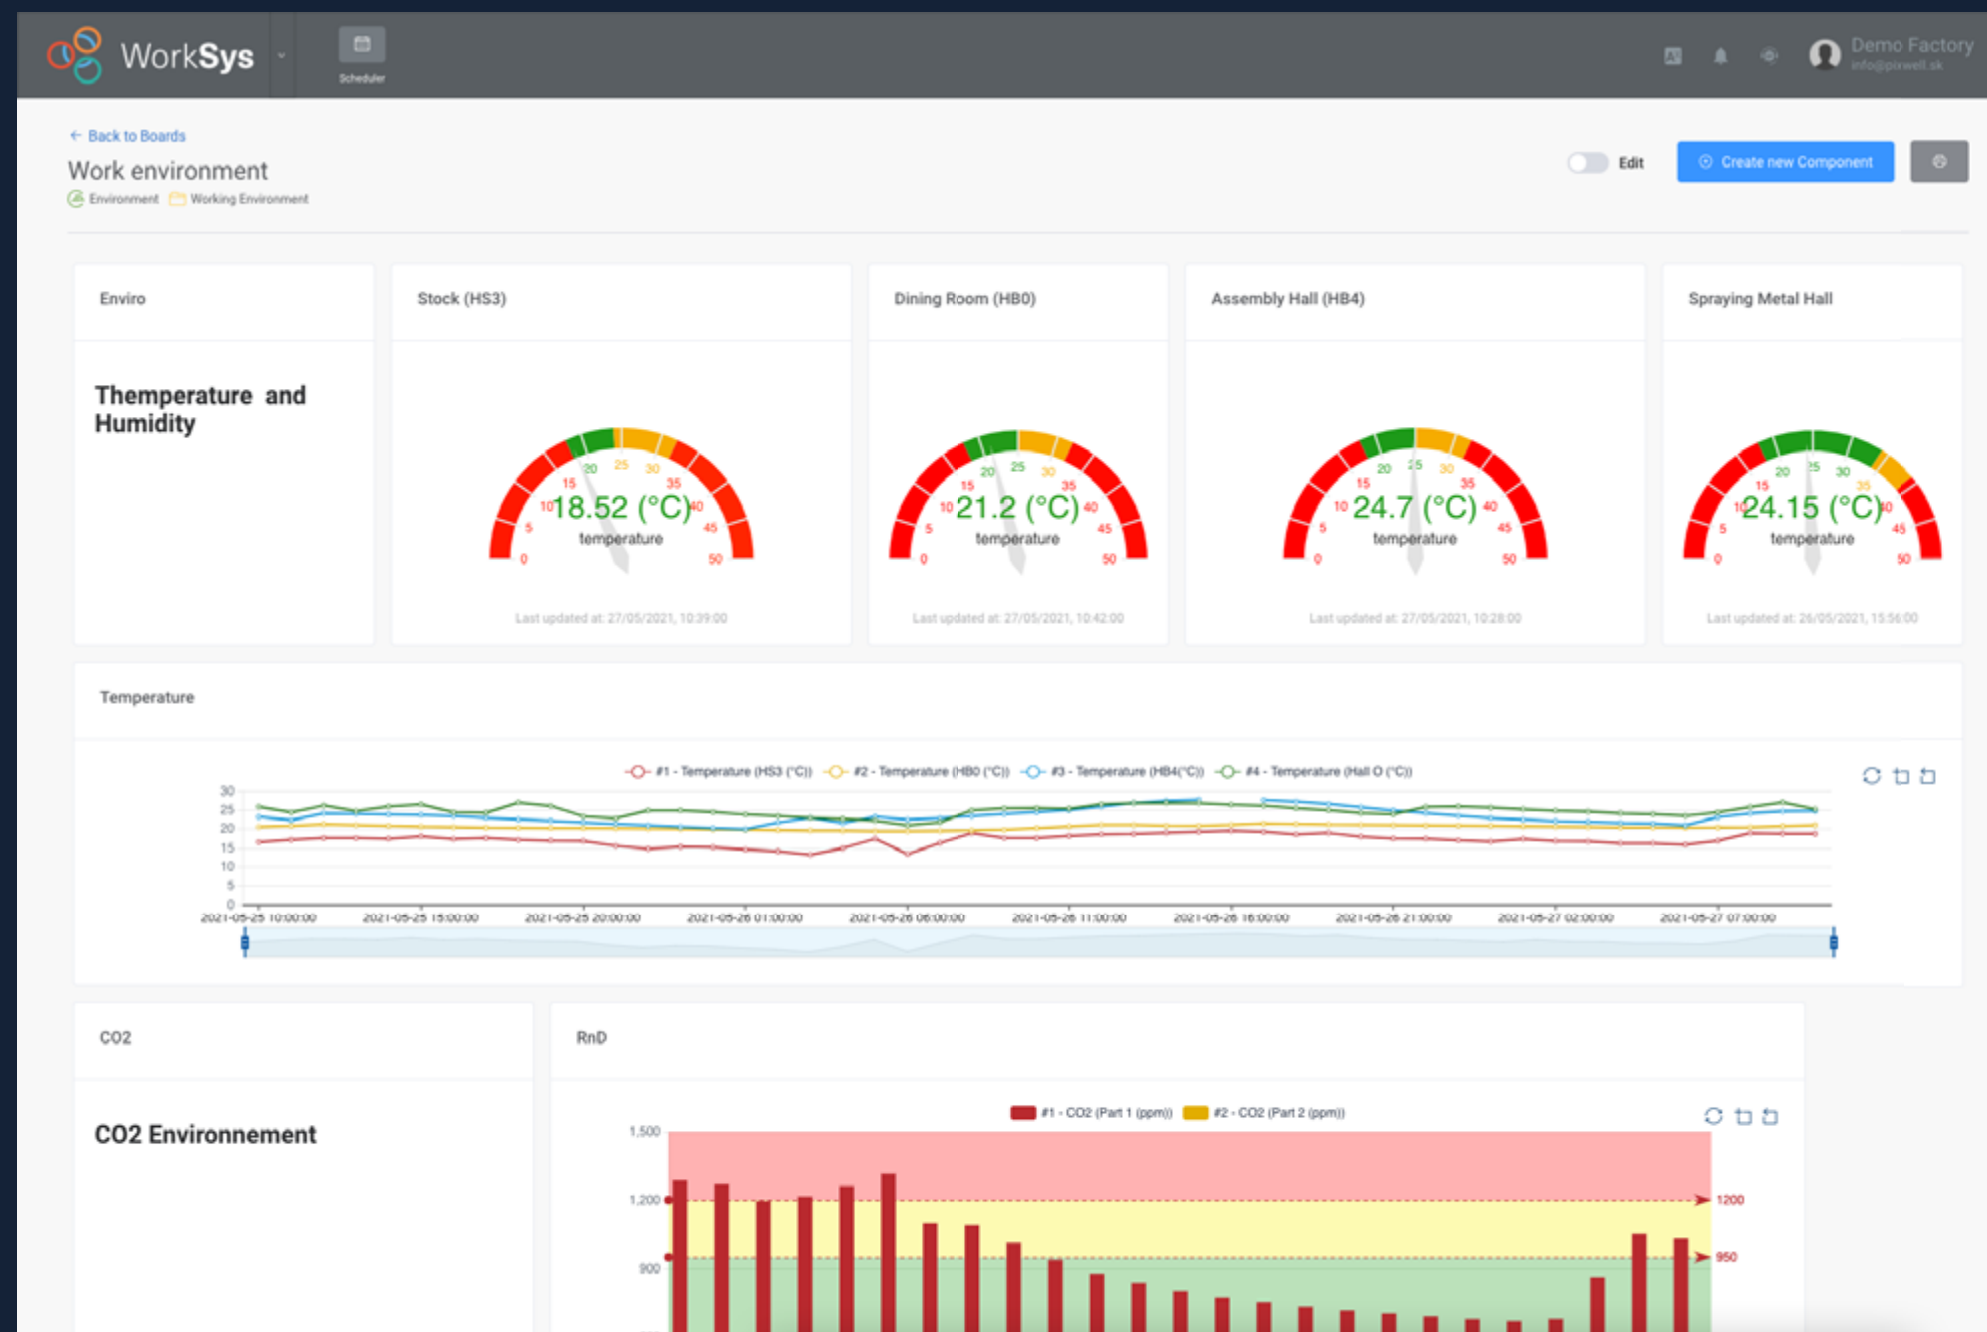

## PROJECT DETAILS

Worksys is a unique IoT solution for factories and industries allowing businesses to boost their productivity levels, lower operation costs and by enabling optimization, it helps to build the ultimate connection between people and data. No matter what you produce, Worksys is ready to improve your company performance.

## REQUIREMENTS

Build a digital twin of your factory, incorporate IoT devices and detect issues which may cause delays. Be an owner of Worksys and make your own graphs and analytics.

# FACTORY ANALYTICS

PIXWELL DONE GREAT

WorkSys - Maintenance mode

New KPI

Name: English, Testing KPI | Category: Other

Groups: Lighting, Infrastructure | Chart type: Time scale chart

Chart visual options: Height: 300, Width: 12, Show legend:  | Legend vertical position: Top, Legend horizontal position: Center, Legend orientation: Horizontal