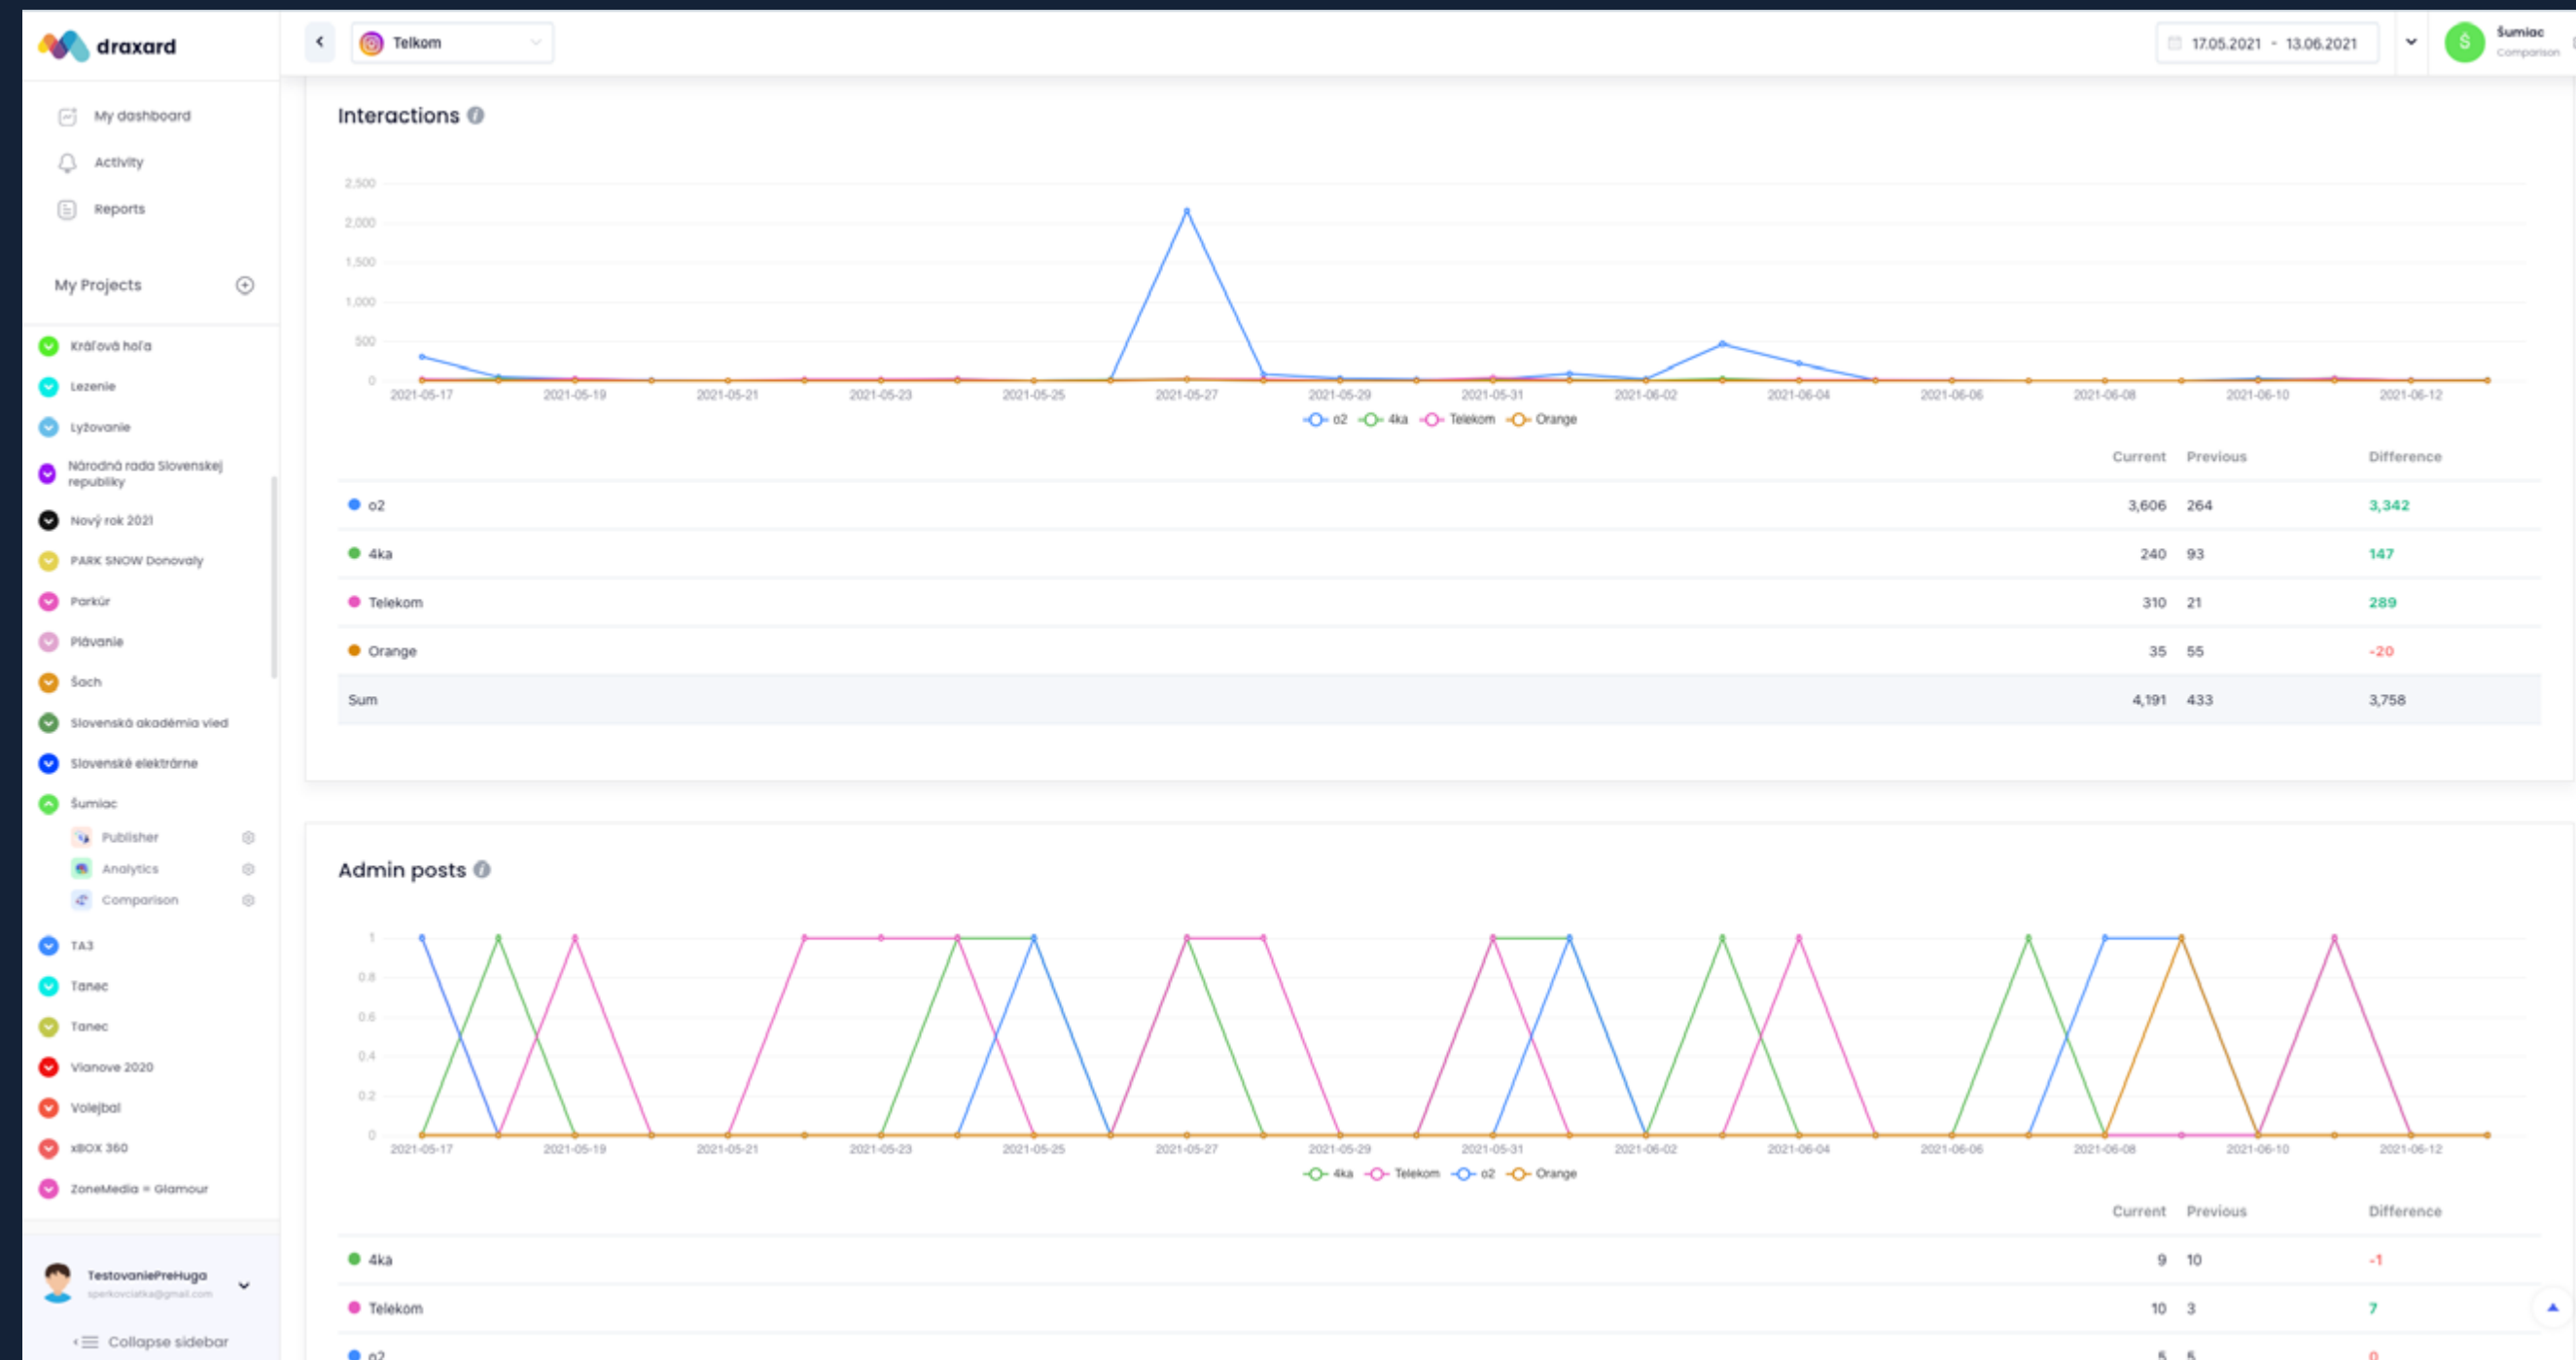

## PROJECT DETAILS

The trendiest tool every social media manager needs right now. Users receive actionable insights into profiles, it lets them follow public data pages and create groups of profiles of their interest. Set yourself up for success by immediately drafting and posting all your social media posts. Draxard is the only customizable CTA tool in this leading edge online world.

## GOALS

To create a brand spanning new platform for managing three fundamental aspects of social media: Analytics, comparison and publishing.

#LARAVEL #ELASTICSEARCH #ECHARTS #VUE.JS

PIXWELL DONE GREAT

# AI-POWERED SOCIAL MINING

PIXWELL DONE GREAT

## REQUIREMENTS

City Performer utilizes Big Data, distinctive algorithms and KPI's for achieving agile business decisions. It looks at quality and cost of living in a chosen area to give clients the most realistic picture about their chosen area of living.