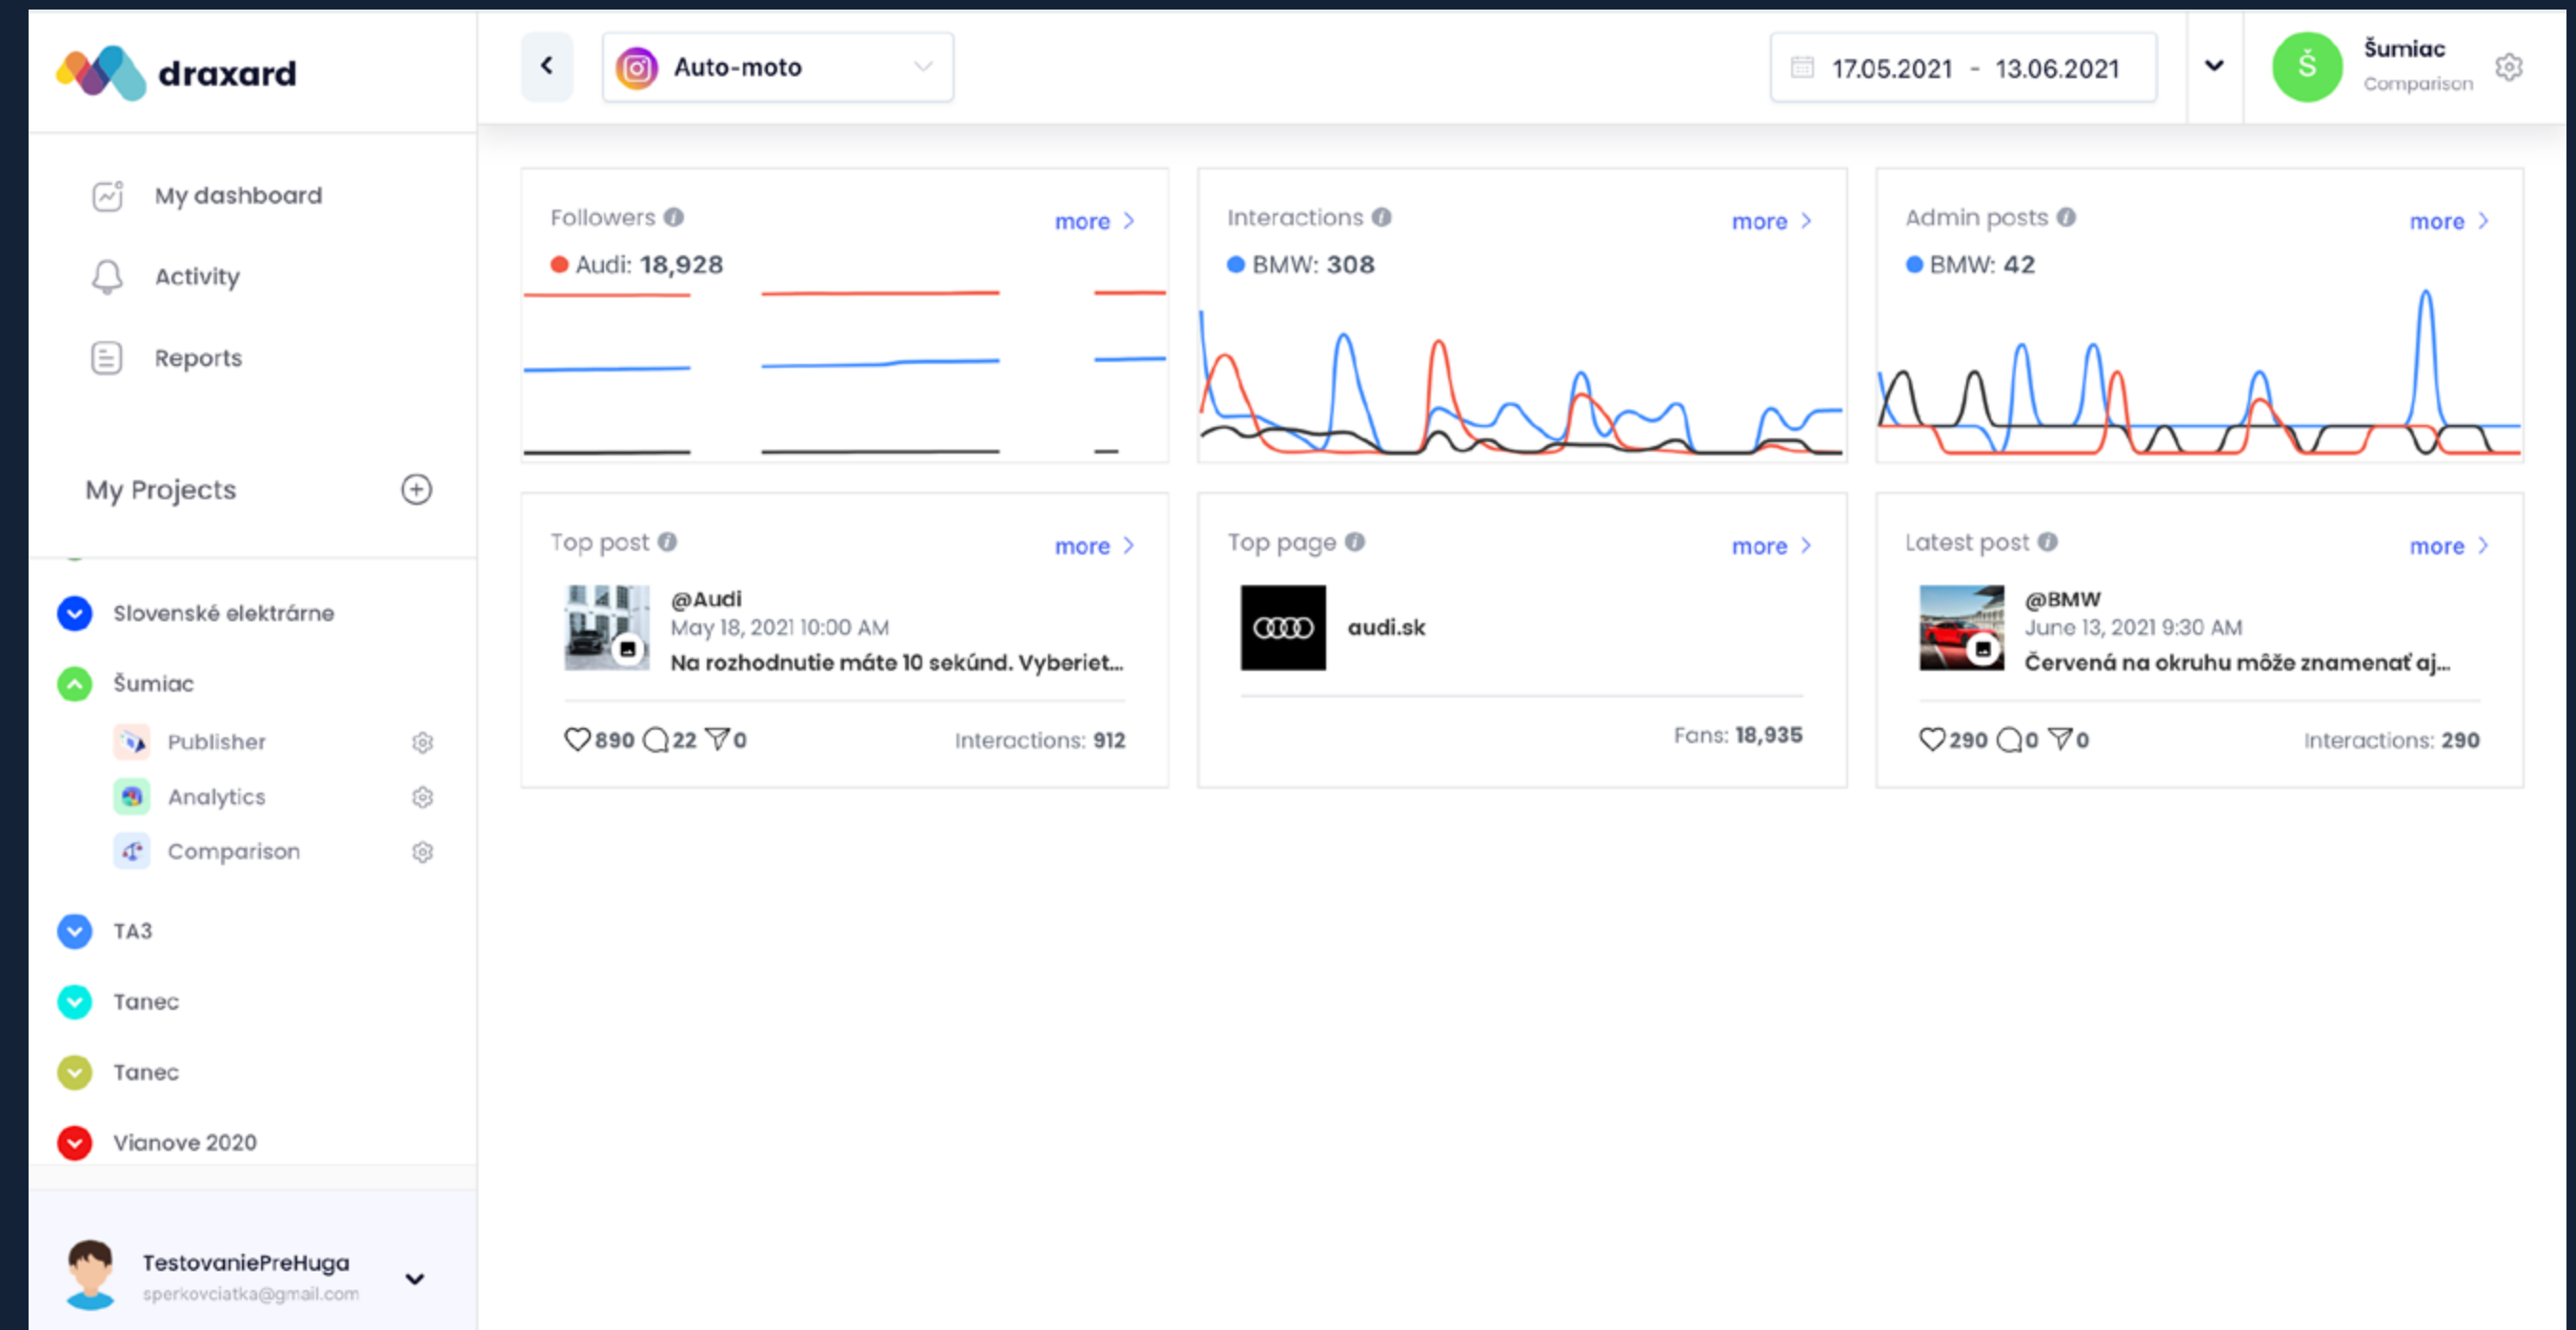

SOCIAL MEDIA ANALYTICS

PIXWELL DONE GREAT