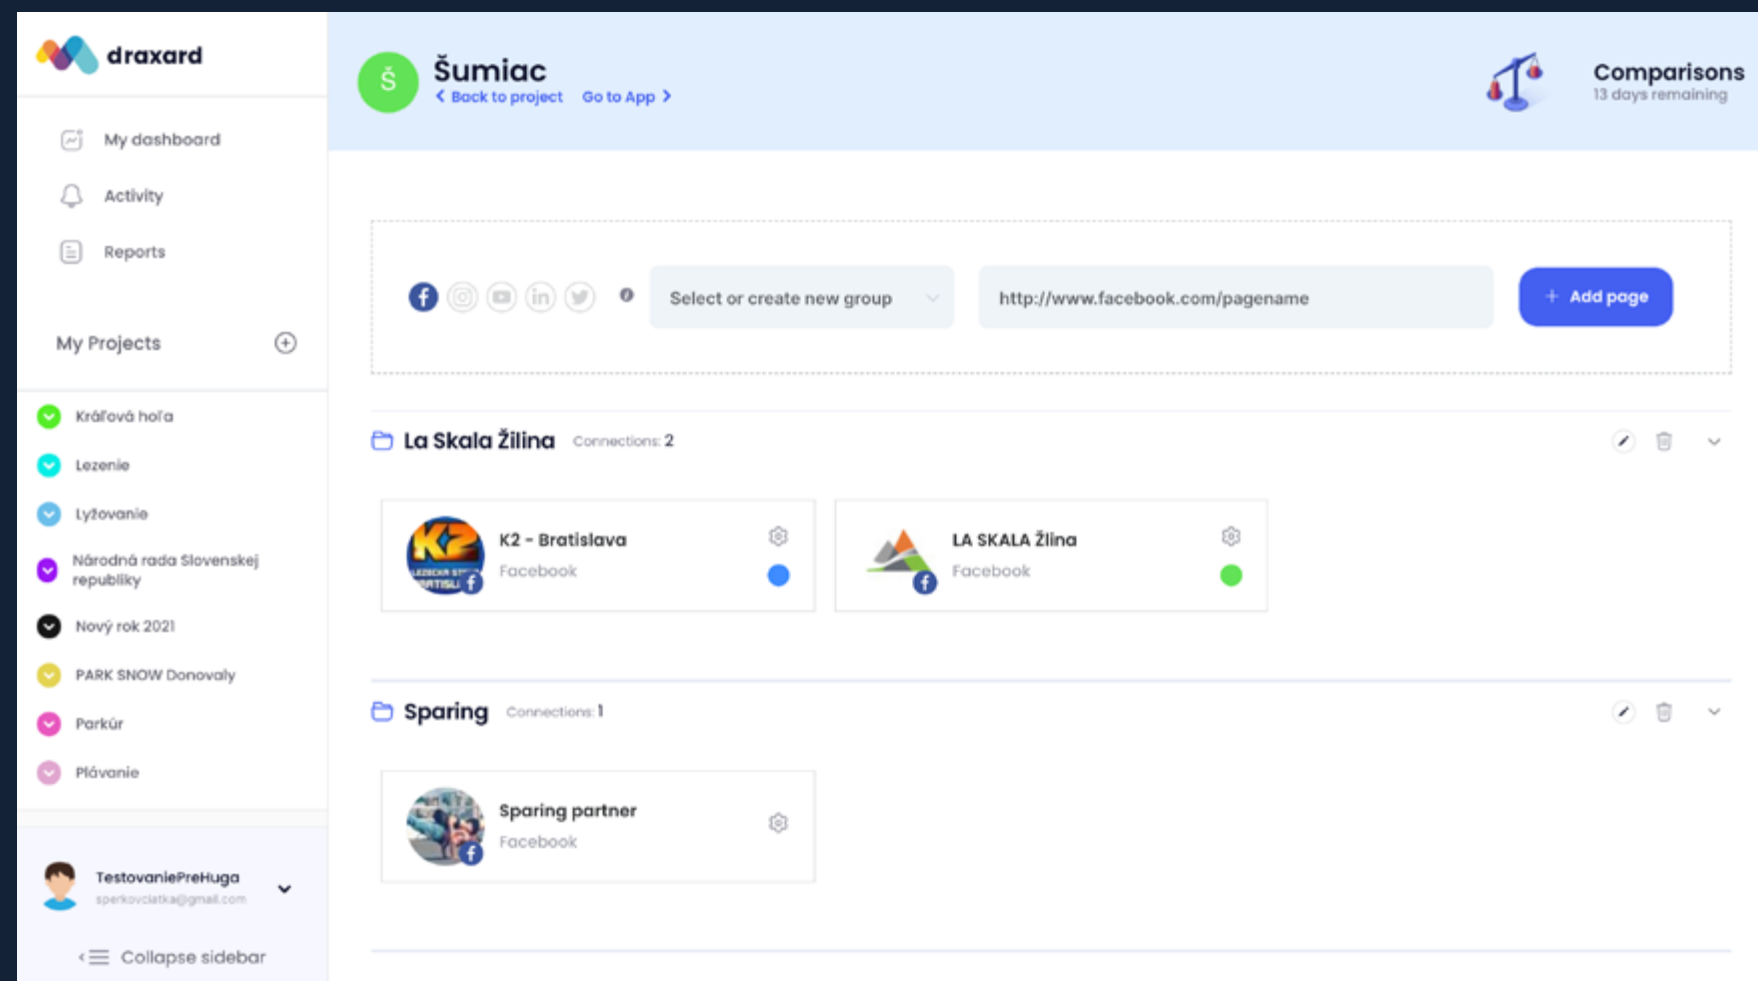

## PROJECT DETAILS

The trendiest tool every social media manager needs right now. Users receive actionable insights into profiles, it lets them follow public data pages and create groups of profiles of their interest. Set yourself up for success by immediately drafting and posting all your social media posts. Draxard is the only customizable CTA tool in this leading edge online world.