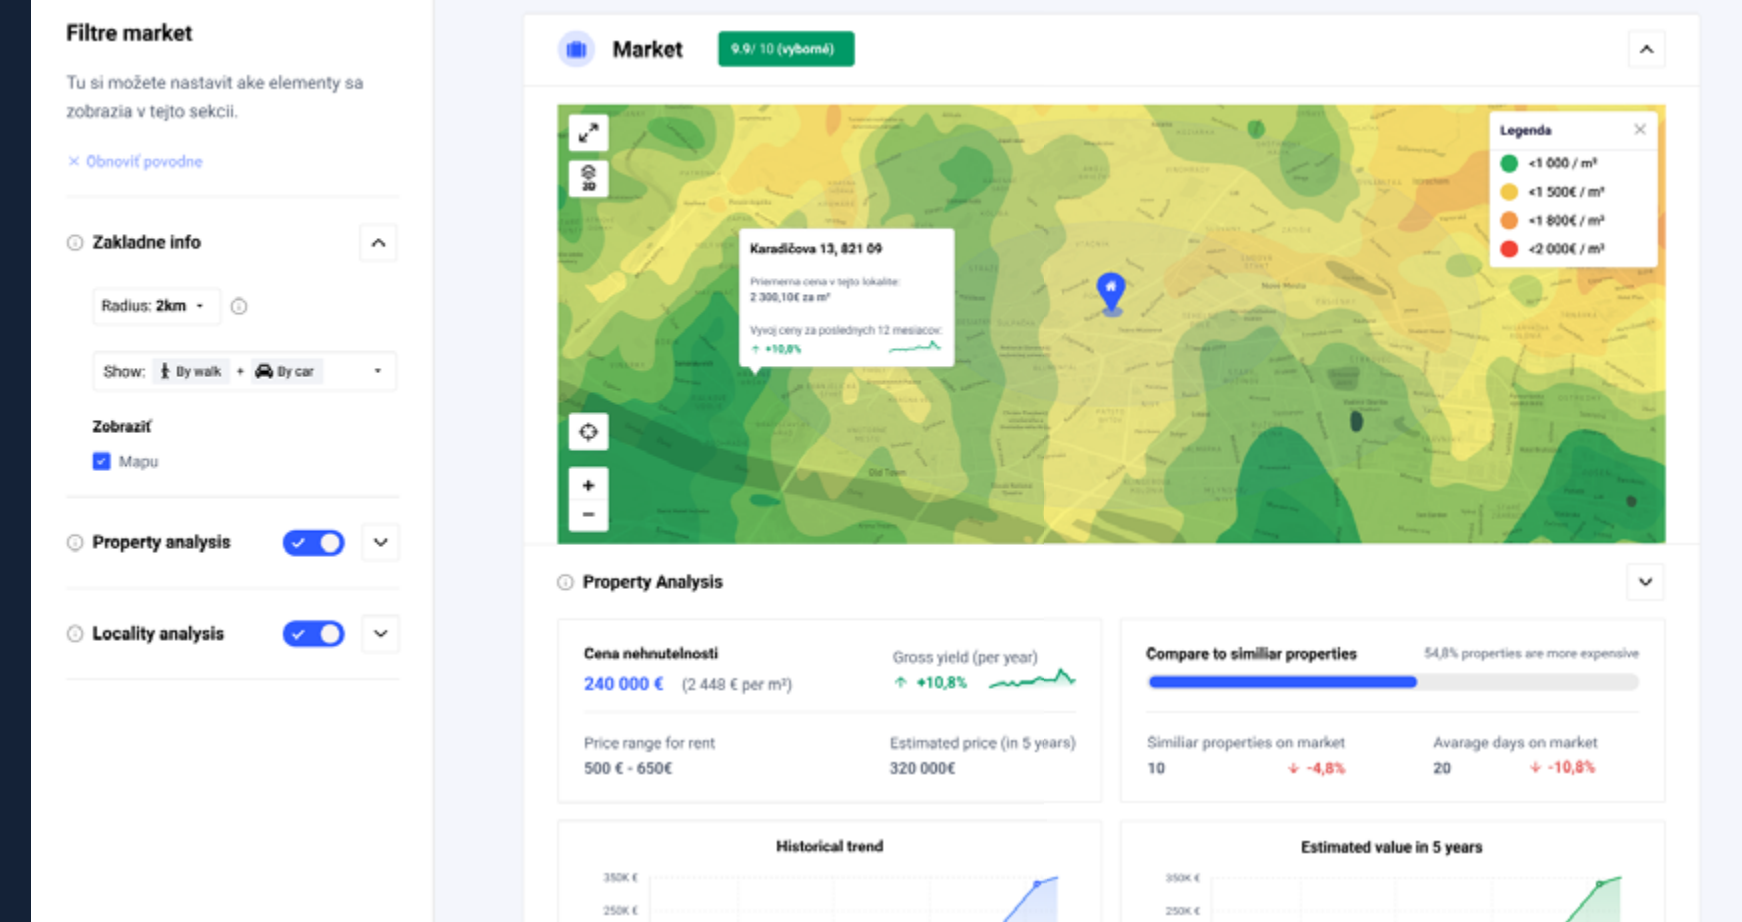

PROJECT DETAILS

Emerging 6th sense for real estate professionals provides futuristic approaches to realtors, developers and anyone who seeks the power of data in the real estate market. City Performer has it all - from analytics, location intelligence, advanced valuations to delivering first-class value to its clients.

REQUIREMENTS

City Performer utilizes Big Data, distinctive algorithms and KPI's for achieving agile business decisions. It looks at quality and cost of living in a chosen area to give clients the most realistic picture about their chosen area of living.

GOALS

City Performer instantly receives valuable data for the real estate market. The future is ahead and the focus will slowly shift to travel & leisure and smart cities. Data is gold.

#POSTGIS #NOISEMODELLING
#VALHALLA #LARAVEL

PIXWELL DONE GREAT

REAL ESTATE DATA